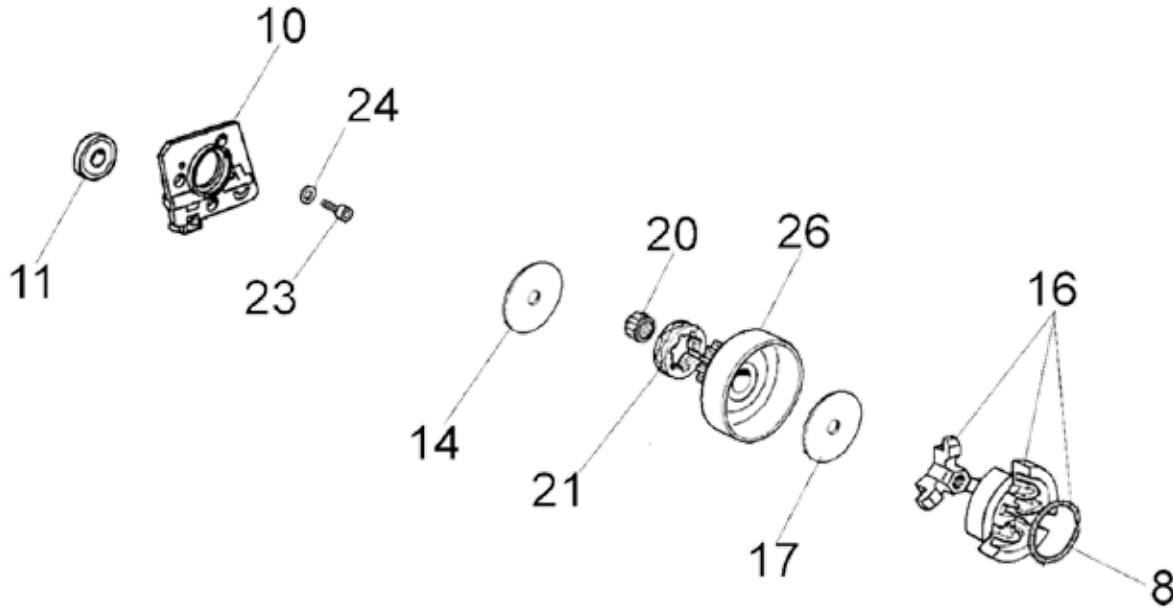

Key #	Part No.	Description	MSRP
C08	505434	Clutch Spring	3.50 €
C10	505423	Crankcase Seal Retainer	53.00 €
C11	540139	Crankshaft Retainer Seal	5.75 €
C14	505421	Clutch Spacer	1.20 €
C16	505442	Clutch	29.00 €
C17	505436	Clutch Spacer Inside	3.50 €
C20	505378	Clutch Bearing	17.25 €
C21	70949	8T Rim Sprocket Kit	18.00 €
C23	73940	Bolt	8.50 €
C24	73285	Washer	0.60 €
C26	505422	Clutch Cup with Splined Adaptor	43.00 €