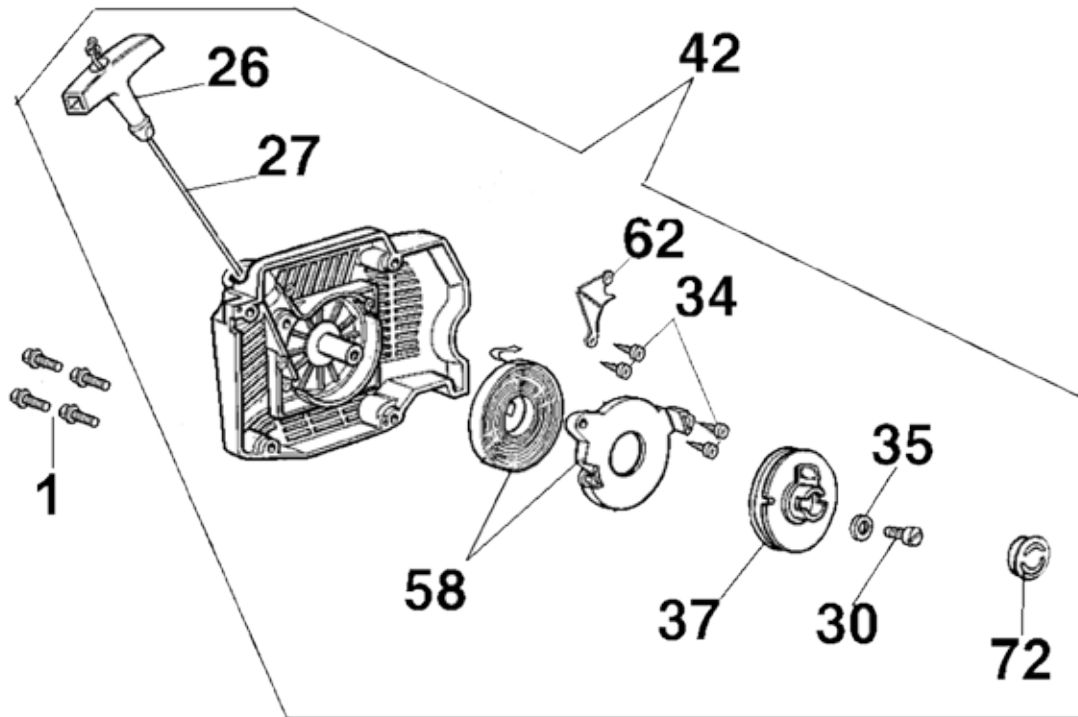

Key #	Part No.	Description	MSRP
I01	73866	Screw	0.60 €
I26	505514	Starter Rope Handle	3.00 €
I27	508854	Starter Rope	1.50 €
I30	73907	Starter Pulley Screw	0.60 €
I34	505380	Recoil Housing Screw	0.35 €
I35	73905	Starter Pulley Washer	.60 €
I37	508857	Starter Rope Pulley	16.00 €
I42	505416	Starter Assembly	67.00 €
I58	73909	Starter Coil Spring & Housing	19.25 €
I62	71451	Starter Case Plate	1.15 €
I72	508853	Starter Assembly Cap	2.25 €