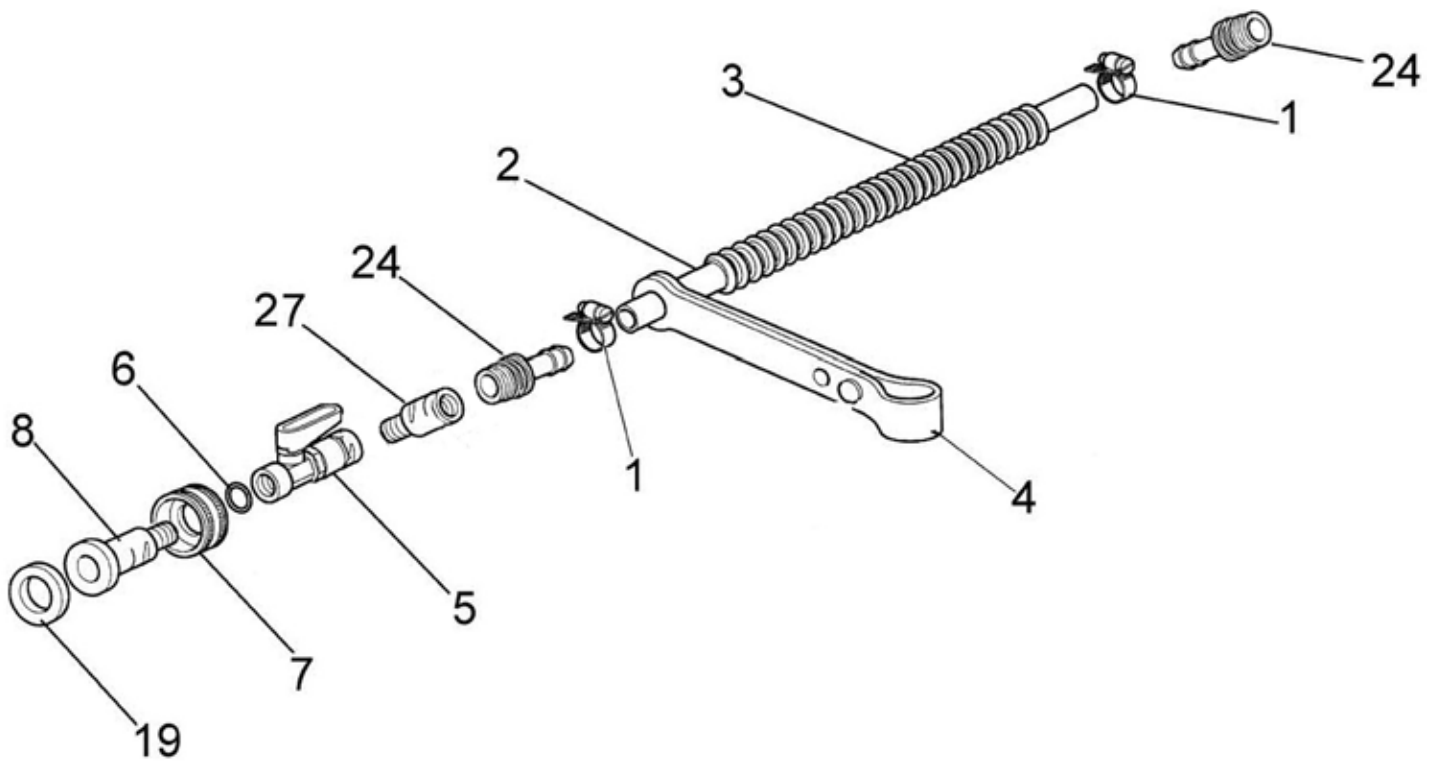

Key #	Part No.	Description	MSRP
K01	71465	Hose Clamp	0.85 €
K02	509488	Water Hose	10.00 €
K03	71464	Water Hose Cover	3.00 €
K04	71461	Hose Hanger	2.25 €
K05	71458	Water Shut-Off Valve	14.75 €
K06	71468	Water Hose O-Ring	0.60 €
K07	71457	Ring Nut	10.00 €
K08	71467	Fitting	5.00 €
K19	71469	Water Hose Gasket	4.50 €
K24	71454	Fitting	3.50 €
K27	71466	Fitting	5.50 €