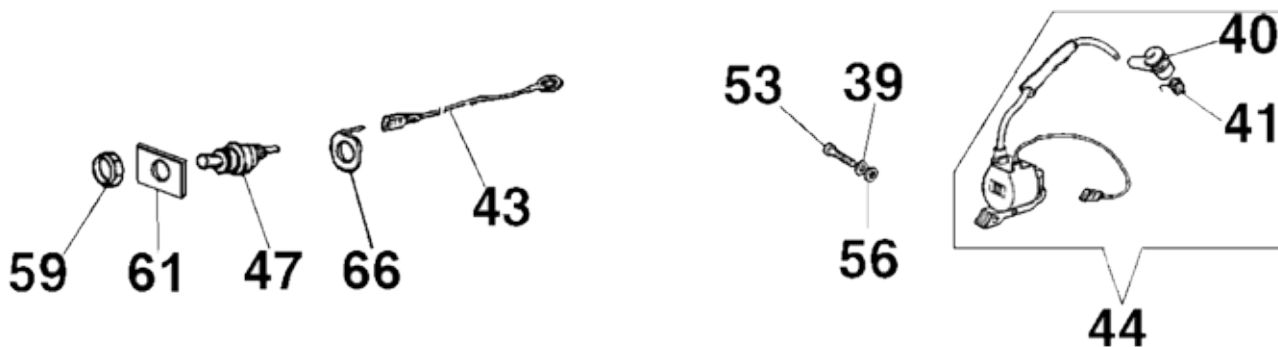

Key #	Part No.	Description	MSRP
H39	73285	Washer	0.60 €
H40	73241	Spark Plug Boot w/ Spring	11.00 €
H41	73917	Spark Plug Spring	2.25 €
H43	73919	Ignition Toggle Cable	4.50 €
H44	505426	Ignition Coil	72.00 €
H47	73237	Ignition Toggle Switch	10.00 €
H53	73914	Screw	0.75 €
H56	73890	Washer	0.60 €
H59	73239	Ignition Toggle Switch Nut	1.70 €
H61	73238	Ignition Toggle Plate On/Off	1.70 €
H66	71449	Toggle Switch Connecting Plate	1.70 €