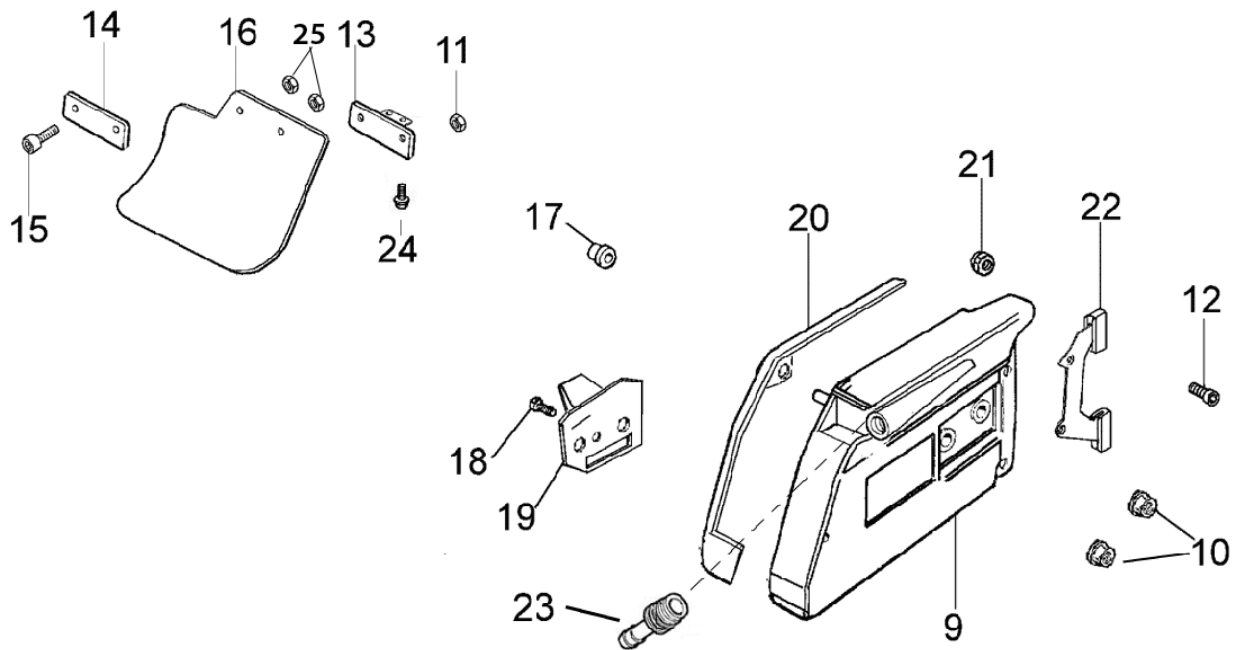

Key #	Part No.	Description	MSRP
L09	505415	Side Cover	43.00 €
L10	73958	Side Cover Nut	1.50 €
L11	505468	Guard Flap Nut	1.15 €
L12	73982	Screw	0.60 €
L13	505490	Guard Flap Mounting Bracket, Back	6.75 €
L14	505491	Guard Flap Mounting Bracket, Front	4.75 €
L15	71479	Guard Flap Screw	0.60 €
L16	505492	Guard Flap	7.00 €
L17	73310	Rubber Bumper Cover	1.15 €
L18	71487	Screw	0.60 €
L19	505419	Side Cover Plate	4.75 €
L20	505417	Side Cover Gasket	3.50 €
L21	509852	Mounting Nut	0.40 €
L22	505493	Rubber WallWalker	11.50 €
L23	71454	Fitting	3.50 €
L24	73983	Front Handle Bolt	0.60 €