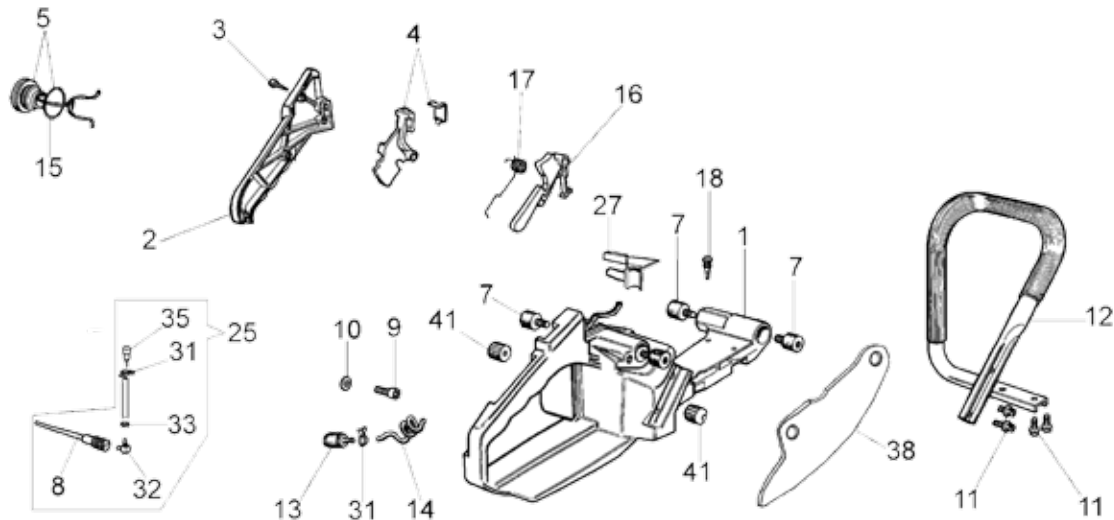

Key #	Part No.	Description	MSRP
F01	505655	Fuel Tank	72.00 €
F02	505389	Rear Handle Half	4.75 €
F03	73976	Screw	1.00 €
F04	71749	Throttle Lever	5.75 €
F05	71739	Fuel Cap Assembly, with Outer Seal Ring	9.50 €
F07	505658	Shock Absorber with Screw	15.00 €
F08	71751	Breather Tube Body	8.00 €
F09	73982	Screw	0.60 €
F10	73897	Washer	0.60 €
F11	73983	Front Handle Bolt	0.60 €
F12	505424	Front Handle	72.00 €
F13	73459	Fuel Filter	14.00 €
F14	73375	Fuel Line	19.00 €
F15	73448	Fuel Cap O-Ring	16.00 €
F16	73987	Trigger Lockout Lever	3.50 €
F17	73988	Trigger Lockout Lever Spring	4.00 €
F18	73270	Bumper, Shock Absorber, Fuel Tank Top	2.25 €
F25	71748	Fuel Breather Complete	14.75 €
F27	505425	Rear Handle Shock Absorber	1.65 €
F31	71588	Fuel Filter Clip	0.90 €
F32	71759	Breather Tube Elbow	3.50 €
F33	71760	Tube Clamp	0.60 €
F35	71761	Fuel Breather, Remote	8.00 €
F38	505445	Rubber Water Deflector	15.00 €
F41	505387	Shock Absorber	1.15 €