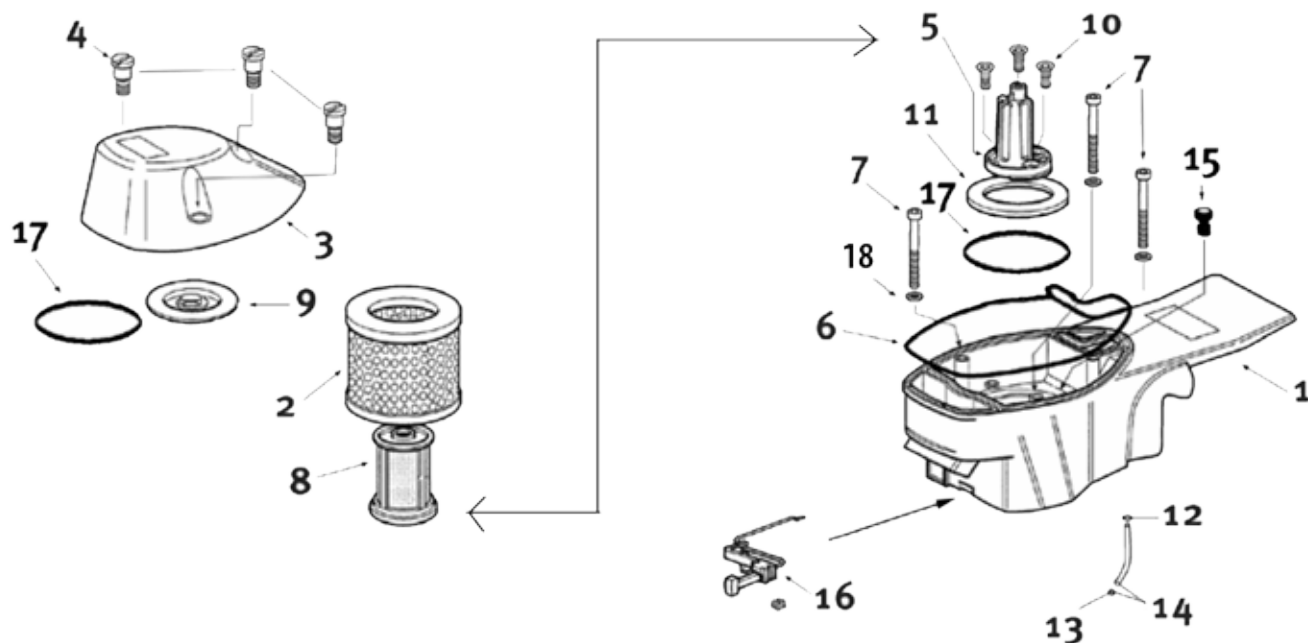

Key #	Part No.	Description	MSRP
J01	505691	Cylinder Cover	43.00 €
J02	71752	Air Filter Canister, Polyester	17.00 €
J03	530473	Air Filter Cover Assembly, 3 Screw	19.00 €
J04	73992	Filter Cover Screw	2.50 €
J05	73338	Filter Support	28.00 €
J06	71756	Filter Cover Gasket	10.00 €
J07	505429	Cylinder Cover Screw	0.60 €
J08	73336	Prefilter Plastic, Secondary Filter	10.00 €
J09	71758	Air Filter Flange	10.50 €
J10	505437	Filter Support Screw	0.60 €
J11	73335	Filter Canister Gasket	7.00 €
J12	71472	O-Ring	0.60 €
J13	71760	Tube Clamp	0.60 €
J14	505382	Compensator Tube	3.00 €
J15	71763	Breather Grommet	0.60 €
J16	71750	Throttle Assembly	10.00 €
J17	73331	Air Filter O-Ring	1.60 €
J18	73897	Washer	0.60 €