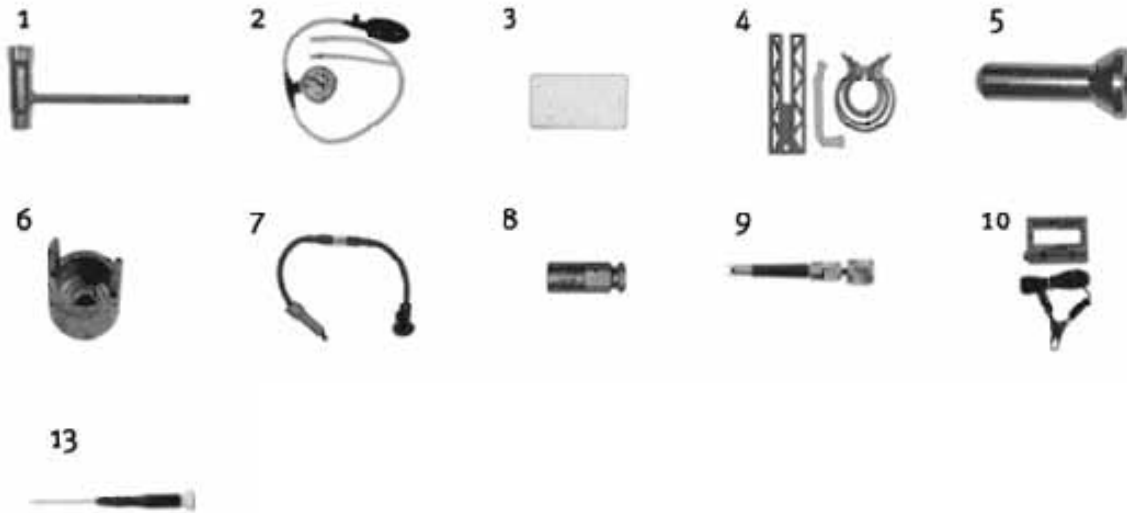

Replacement Parts & Accessories Price List

603GC Petrol Concrete Saw

Effective January 1, 2012

TABLE OF CONTENTS

603GC Petrol Saw

| ITEM DESCRIPTION | KEY | PAGE |
|--------------------------------|-----|------|
| 603GC Petrol Saw Service Items | n/a | iii |
| Cylinder & Piston Assembly | A | 1 |
| Crankcase Assembly | B | 2 |
| Clutch & Crankshaft Assembly | C | 3 |
| Muffler Assembly | D | 4 |
| Carburetor Assembly | E | 5 |
| Fuel Tank Assembly | F | 6 |
| Flywheel Assembly | G | 7 |
| Ignition Assembly | H | 8 |
| Starter Assembly | I | 9 |
| Air Filter Assembly | J | 10 |
| Water Deliver System | K | 11 |
| Side Cover Assembly | L | 12 |
| Carburetor Repair Kit | M | 13 |

SERVICE ITEMS

603GC Petrol Saw

| Key # | Part No. | Description | MSRP |
|-----------|----------|--|----------|
| 1 | 71521 | Scrench 13-19 mm | 9.75 € |
| 2 | 71541 | Pressure Gauge Bulb | 46.00 € |
| 3 | 71542 | Coil/Flywheel Timing Shim | 4.50 € |
| 4 | 71543 | Cylinder Assembly Clamps & Piston Stop | 10.00 € |
| 5 | 73462 | Main Bearing Driver Tool | 36.00 € |
| 6 | 71546 | Shock Absorber Tool | 19.25 € |
| 7 | 71547 | Spark Tester | 43.00 € |
| 8 | 71548 | Flywheel Disassembly Tool | 28.00 € |
| 9 | 71550 | Limiter Cap Puller | 79.00 € |
| 10 | 71565 | Electronic Tachometer | 214.00 € |
| 13 | 71573 | Tuning Screwdriver | 12.00 € |
| Not Shown | 71625 | Carburetor Tuning Kit | 89.00 € |
| Not Shown | 505880 | 2-Stroke Oil, 25:1 Mix, 200 ml Bottles (6-Pack) | 22.00 € |
| Not Shown | 505885 | 2-Stroke Oil, 25:1 Mix, 200 ml Bottles (24-Pack) | 60.00 € |

| Key # | Part No. | Description | MSRP |
|-------|----------|-------------------------------------|----------|
| A06 | 505403 | Wrist Pin Needle Bearing | 11.50 € |
| A11 | 73874 | Cylinder Bolt | 0.85 € |
| A16 | 505439 | Cylinder Base Gasket | 15.25 € |
| A17 | 73199 | Spark Plug | 3.50 € |
| A25 | 505428 | Complete Cylinder & Piston Assembly | 266.00 € |
| A60 | 71642 | Decompression Valve | 24.00 € |