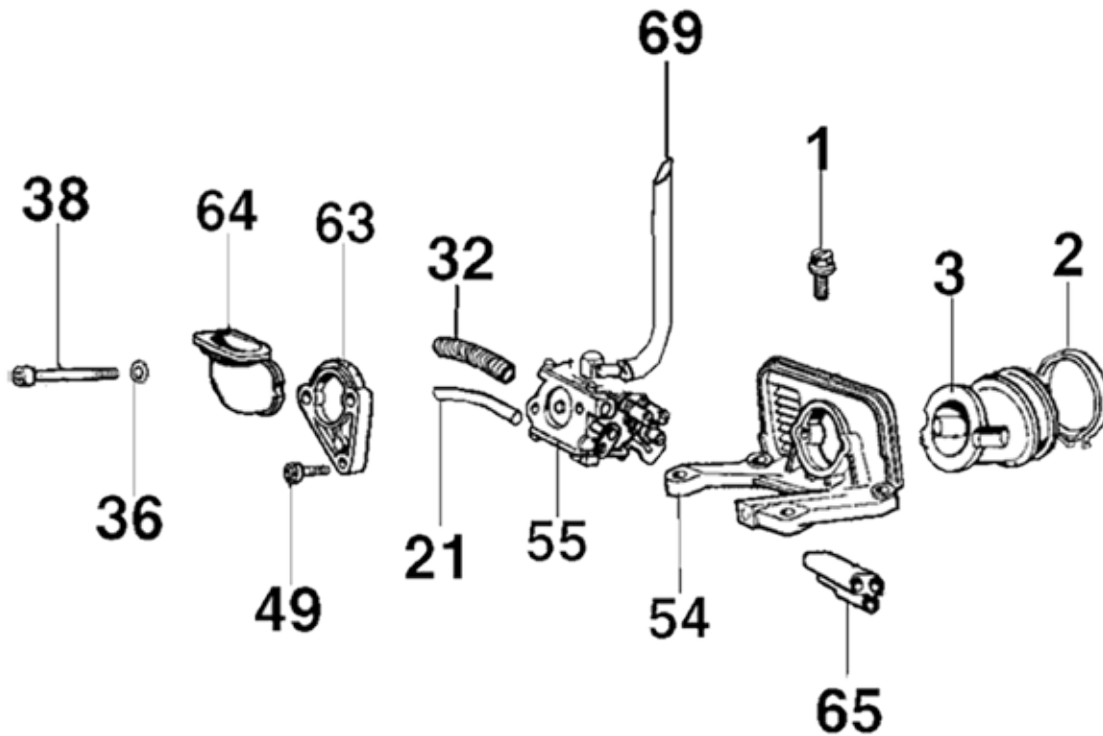

Key #	Part No.	Description	MSRP
E01	73866	Screw	0.60 €
E02	73867	Intake Manifold Clamp	9.75 €
E03	505383	Intake Manifold	12.25 €
E21	73898	Carburetor Pulse Tube	2.25 €
E32	73888	Carburetor Spring	0.85 €
E36	73897	Washer	0.60 €
E38	505469	Screw & Washer	0.85 €
E49	73901	Outer Intake Manifold Flange Screw	0.60 €
E54	505411	Carburetor Mounting Bracket	6.75 €
E55	517742	Carburetor, Walbro	119.00 €
E63	505384	Outer Intake Manifold Flange	6.75 €
E64	507427	Outer Intake Manifold	11.50 €
E65	505391	Adjustment Guide	6.00 €
E69	71751	Breather Tube Body	8.00 €