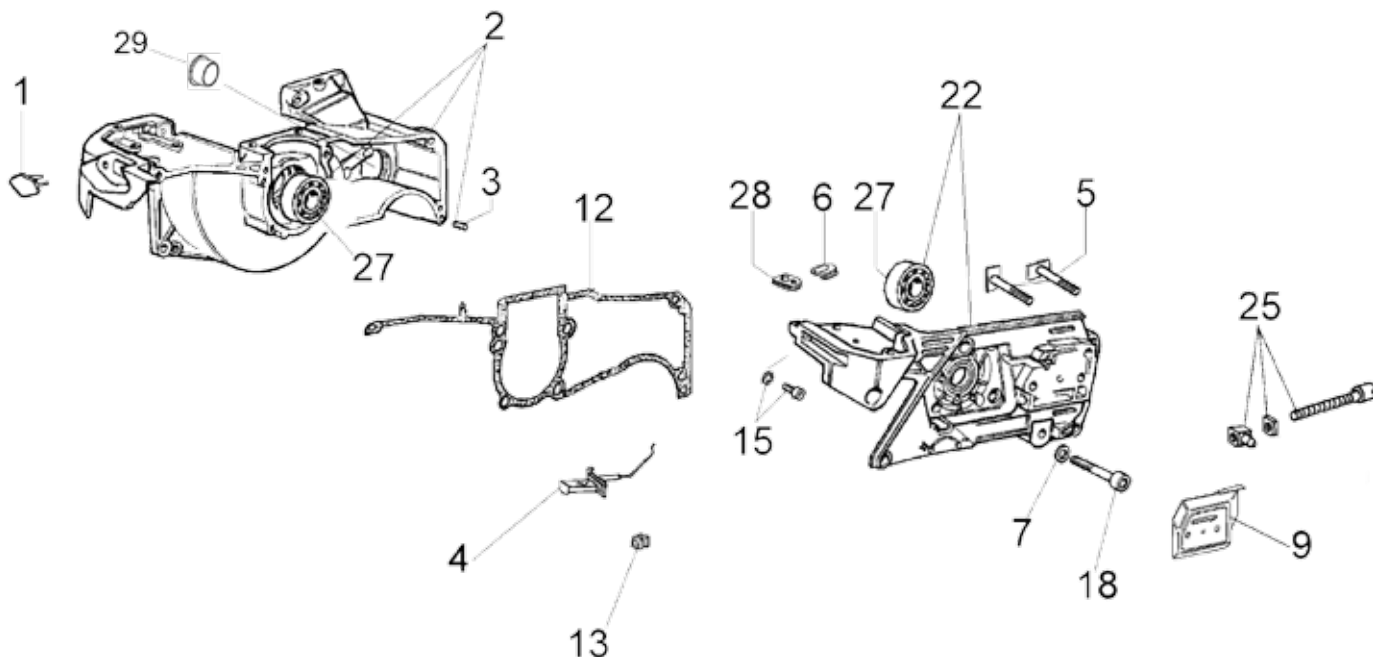

SERVICE ITEMS

603GC Petrol Saw

| Key # | Part No. | Description | MSRP |
|-----------|----------|--|----------|
| 1 | 71521 | Scrench 13-19 mm | 9.75 € |
| 2 | 71541 | Pressure Gauge Bulb | 46.00 € |
| 3 | 71542 | Coil/Flywheel Timing Shim | 4.50 € |
| 4 | 71543 | Cylinder Assembly Clamps & Piston Stop | 10.00 € |
| 5 | 73462 | Main Bearing Driver Tool | 36.00 € |
| 6 | 71546 | Shock Absorber Tool | 19.25 € |
| 7 | 71547 | Spark Tester | 43.00 € |
| 8 | 71548 | Flywheel Disassembly Tool | 28.00 € |
| 9 | 71550 | Limiter Cap Puller | 79.00 € |
| 10 | 71565 | Electronic Tachometer | 214.00 € |
| 13 | 71573 | Tuning Screwdriver | 12.00 € |
| Not Shown | 71625 | Carburetor Tuning Kit | 89.00 € |
| Not Shown | 505880 | 2-Stroke Oil, 25:1 Mix, 200 ml Bottles (6-Pack) | 22.00 € |
| Not Shown | 505885 | 2-Stroke Oil, 25:1 Mix, 200 ml Bottles (24-Pack) | 60.00 € |

| Key # | Part No. | Description | MSRP |
|-------|----------|-------------------------------------|----------|
| A06 | 505403 | Wrist Pin Needle Bearing | 11.50 € |
| A11 | 73874 | Cylinder Bolt | 0.85 € |
| A16 | 505439 | Cylinder Base Gasket | 15.25 € |
| A17 | 73199 | Spark Plug | 3.50 € |
| A25 | 505428 | Complete Cylinder & Piston Assembly | 266.00 € |
| A60 | 71642 | Decompression Valve | 24.00 € |

| Key # | Part No. | Description | MSRP |
|-------|----------|---------------------------------|---------|
| C08 | 505434 | Clutch Spring | 3.50 € |
| C10 | 505423 | Crankcase Seal Retainer | 53.00 € |
| C11 | 540139 | Crankshaft Retainer Seal | 5.75 € |
| C14 | 505421 | Clutch Spacer | 1.20 € |
| C16 | 505442 | Clutch | 29.00 € |
| C17 | 505436 | Clutch Spacer Inside | 3.50 € |
| C20 | 505378 | Clutch Bearing | 17.25 € |
| C21 | 70949 | 8T Rim Sprocket Kit | 18.00 € |
| C23 | 73940 | Bolt | 8.50 € |
| C24 | 73285 | Washer | 0.60 € |
| C26 | 505422 | Clutch Cup with Splined Adaptor | 43.00 € |