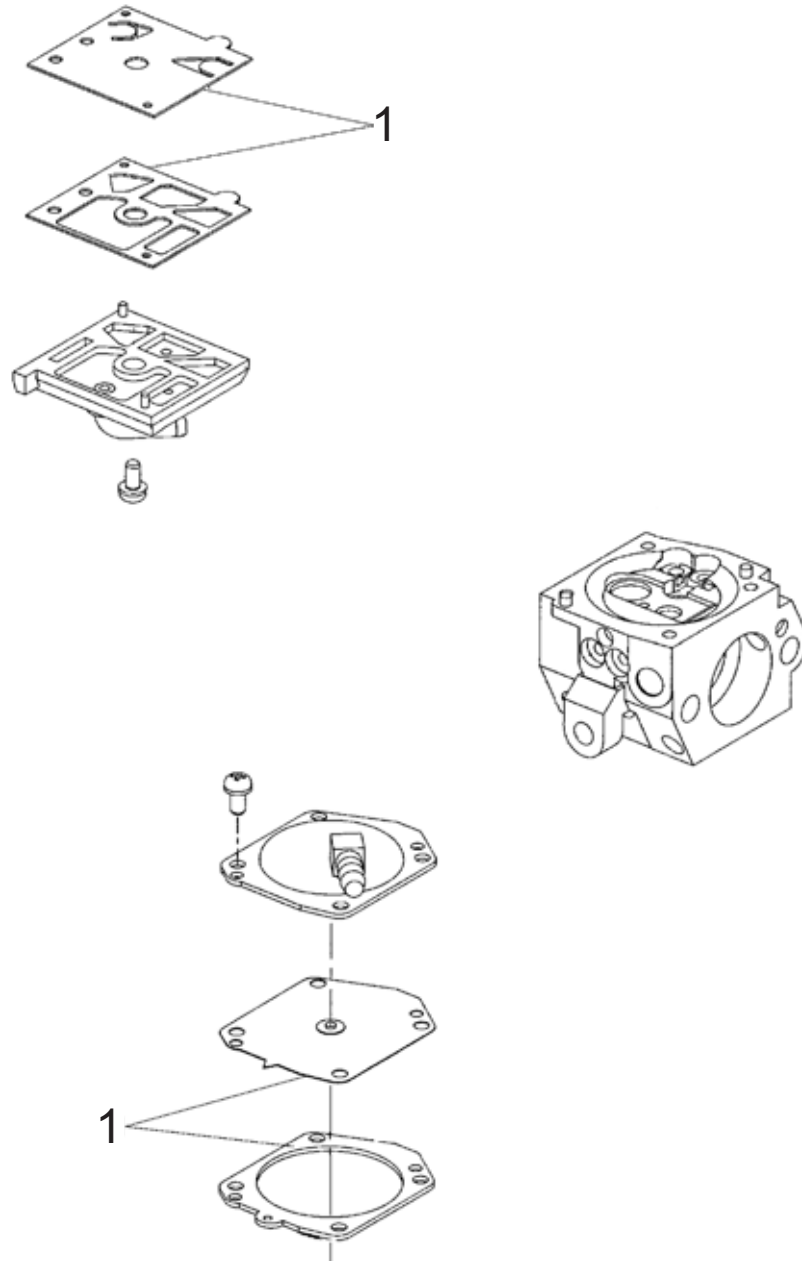

Key #	Part No.	Description	MSRP
Above	517742	Carburetor, Walbro	119.00 €
Not Shown	505441	Carburetor Repair Kit	45.00 €