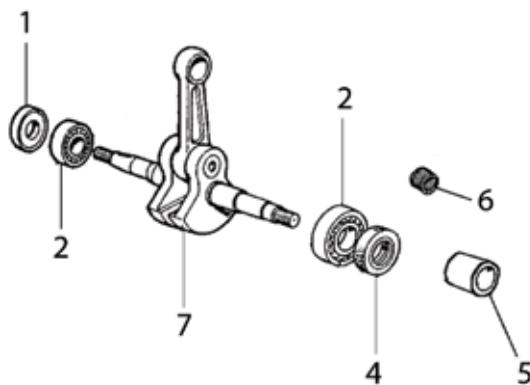

SERVICE ITEMS

603GC Petrol Saw

| Key # | Part No. | Description | MSRP |
|-----------|----------|--|----------|
| 1 | 71521 | Scrench 13-19 mm | 9.75 € |
| 2 | 71541 | Pressure Gauge Bulb | 46.00 € |
| 3 | 71542 | Coil/Flywheel Timing Shim | 4.50 € |
| 4 | 71543 | Cylinder Assembly Clamps & Piston Stop | 10.00 € |
| 5 | 73462 | Main Bearing Driver Tool | 36.00 € |
| 6 | 71546 | Shock Absorber Tool | 19.25 € |
| 7 | 71547 | Spark Tester | 43.00 € |
| 8 | 71548 | Flywheel Disassembly Tool | 28.00 € |
| 9 | 71550 | Limiter Cap Puller | 79.00 € |
| 10 | 71565 | Electronic Tachometer | 214.00 € |
| 13 | 71573 | Tuning Screwdriver | 12.00 € |
| Not Shown | 71625 | Carburetor Tuning Kit | 89.00 € |
| Not Shown | 505880 | 2-Stroke Oil, 25:1 Mix, 200 ml Bottles (6-Pack) | 22.00 € |
| Not Shown | 505885 | 2-Stroke Oil, 25:1 Mix, 200 ml Bottles (24-Pack) | 60.00 € |

| Key # | Part No. | Description | MSRP |
|-------|----------|-------------------------------------|----------|
| A06 | 505403 | Wrist Pin Needle Bearing | 11.50 € |
| A11 | 73874 | Cylinder Bolt | 0.85 € |
| A16 | 505439 | Cylinder Base Gasket | 15.25 € |
| A17 | 73199 | Spark Plug | 3.50 € |
| A25 | 505428 | Complete Cylinder & Piston Assembly | 266.00 € |
| A60 | 71642 | Decompression Valve | 24.00 € |

| Key # | Part No. | Description | MSRP |
|-------|----------|-------------------------------|----------|
| C01 | 505381 | Crankshaft Seal Flywheel Side | 4.75 € |
| C02 | 505375 | Crankshaft Bearing | 11.50 € |
| C04 | 505381 | Crankshaft Seal | 4.75 € |
| C05 | 509487 | Crankshaft Bushing | 15.00 € |
| C06 | 505403 | Wrist Pin Needle Bearing | 11.50 € |
| C07 | 505397 | Crankshaft Assembly | 159.00 € |