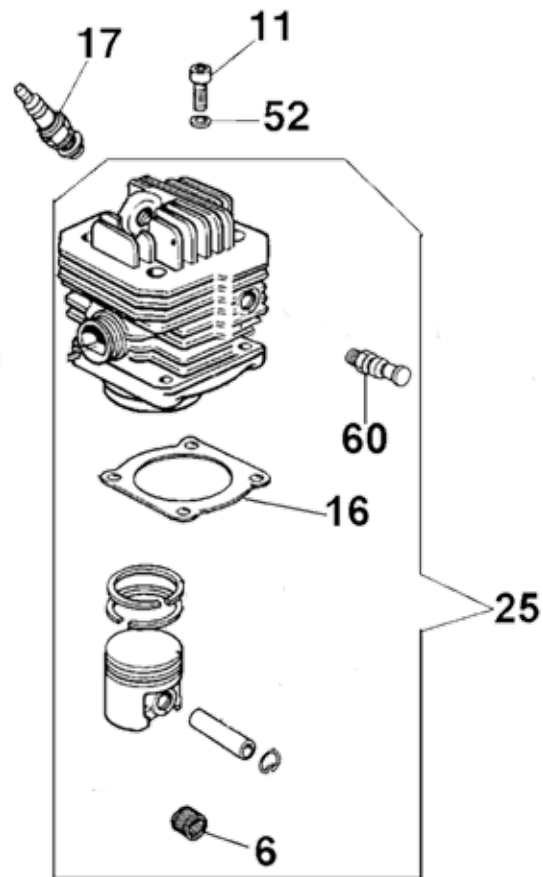

Replacement Parts & Accessories Price List

603GC Petrol Concrete Saw

Effective January 1, 2012

TABLE OF CONTENTS

603GC Petrol Saw

| ITEM DESCRIPTION | KEY | PAGE |
|--------------------------------|-----|------|
| 603GC Petrol Saw Service Items | n/a | iii |
| Cylinder & Piston Assembly | A | 1 |
| Crankcase Assembly | B | 2 |
| Clutch & Crankshaft Assembly | C | 3 |
| Muffler Assembly | D | 4 |
| Carburetor Assembly | E | 5 |
| Fuel Tank Assembly | F | 6 |
| Flywheel Assembly | G | 7 |
| Ignition Assembly | H | 8 |
| Starter Assembly | I | 9 |
| Air Filter Assembly | J | 10 |
| Water Deliver System | K | 11 |
| Side Cover Assembly | L | 12 |
| Carburetor Repair Kit | M | 13 |

SERVICE ITEMS

603GC Petrol Saw

| Key # | Part No. | Description | MSRP |
|-----------|----------|--|----------|
| 1 | 71521 | Scrench 13-19 mm | 9.75 € |
| 2 | 71541 | Pressure Gauge Bulb | 46.00 € |
| 3 | 71542 | Coil/Flywheel Timing Shim | 4.50 € |
| 4 | 71543 | Cylinder Assembly Clamps & Piston Stop | 10.00 € |
| 5 | 73462 | Main Bearing Driver Tool | 36.00 € |
| 6 | 71546 | Shock Absorber Tool | 19.25 € |
| 7 | 71547 | Spark Tester | 43.00 € |
| 8 | 71548 | Flywheel Disassembly Tool | 28.00 € |
| 9 | 71550 | Limiter Cap Puller | 79.00 € |
| 10 | 71565 | Electronic Tachometer | 214.00 € |
| 13 | 71573 | Tuning Screwdriver | 12.00 € |
| Not Shown | 71625 | Carburetor Tuning Kit | 89.00 € |
| Not Shown | 505880 | 2-Stroke Oil, 25:1 Mix, 200 ml Bottles (6-Pack) | 22.00 € |
| Not Shown | 505885 | 2-Stroke Oil, 25:1 Mix, 200 ml Bottles (24-Pack) | 60.00 € |

| Key # | Part No. | Description | MSRP |
|-------|----------|-------------------------------------|----------|
| A06 | 505403 | Wrist Pin Needle Bearing | 11.50 € |
| A11 | 73874 | Cylinder Bolt | 0.85 € |
| A16 | 505439 | Cylinder Base Gasket | 15.25 € |
| A17 | 73199 | Spark Plug | 3.50 € |
| A25 | 505428 | Complete Cylinder & Piston Assembly | 266.00 € |
| A60 | 71642 | Decompression Valve | 24.00 € |