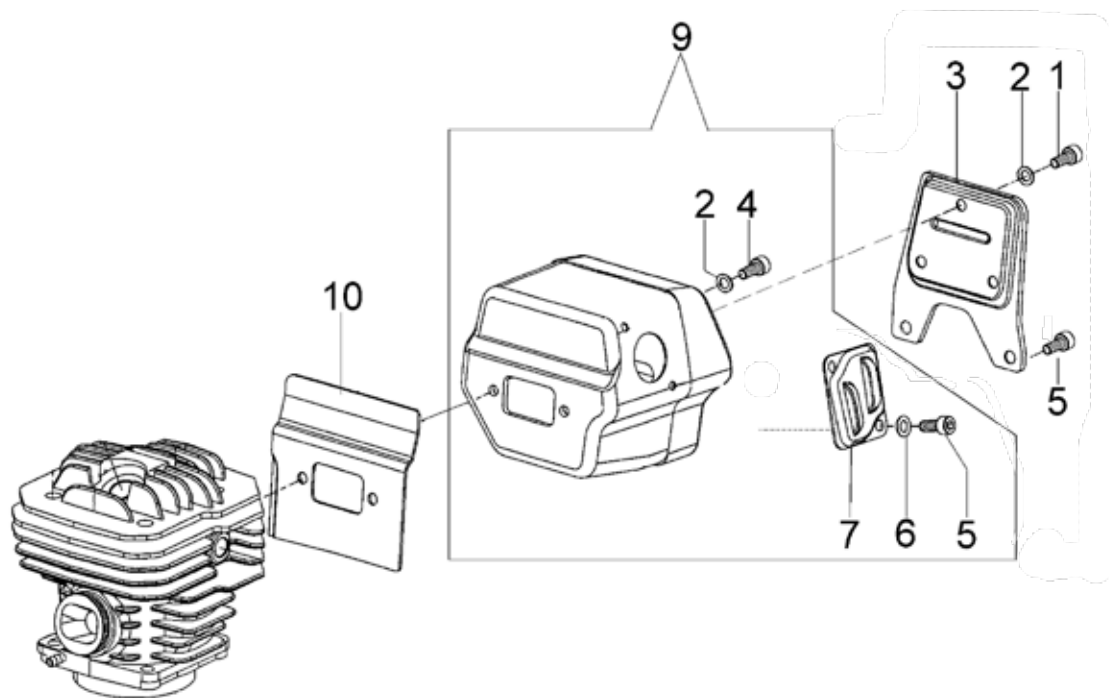

Key #	Part No.	Description	MSRP
D01	73885	Muffler Support Bracket Screw	0.85 €
D02	73327	Serrated Washer	0.45 €
D03	505392	Muffler Support Bracket	4.00 €
D04	73883	Muffler Mounting Screw	0.85 €
D05	71482	Screw	0.60 €
D06	73897	Washer	0.60 €
D07	505396	Muffler Deflector	2.35 €
D09	505418	Muffler Assembly	67.00 €
D10	505385	Cylinder-to-Muffler Gasket	4.75 €