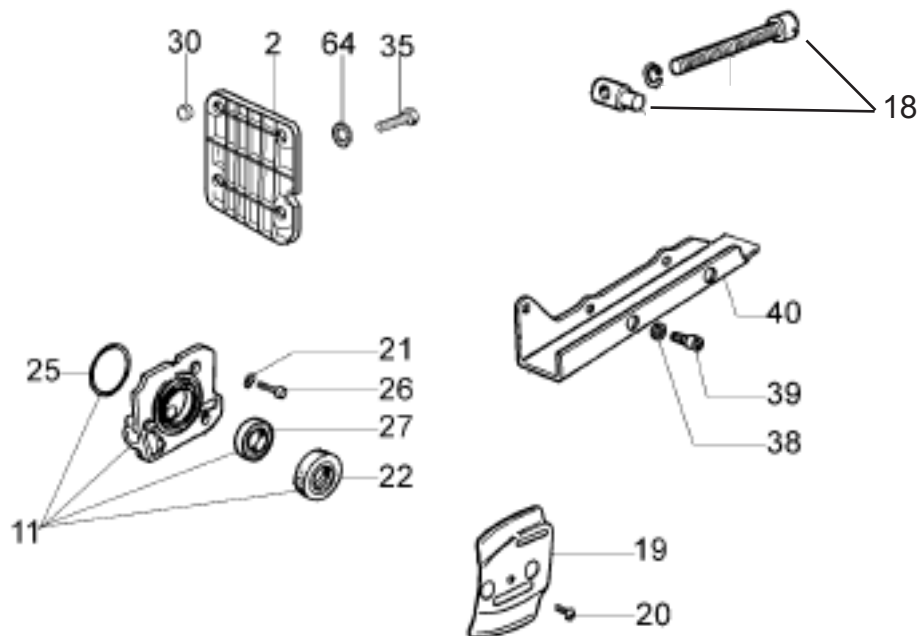

Key #	Part No.	Description	MSRP
C02	520375	Plastic Guard	4.00 €
C11	73446	Main Bearing Seal Housing Assembly, Clutch Side	73.00 €
C18	73935	Premium Tensioner Kit	11.00 €
C19	73225	Bar Mount Pad Cover Plate	8.00 €
C20	73284	Screw	0.60 €
C21	73285	Washer	0.60 €
C22	73202	Crankcase Outside Seal, Clutch Side	8.00 €
C25	73287	Seal Housing O-Ring	0.90 €
C26	73288	Seal Housing Mounting Screw (3)	0.60 €
C27	73289	Crankshaft Seal Clutch Side	4.75 €
C30	520376	Guard Bushing	2.00 €
C35	73349	Guard Screw	0.60 €
C38	73396	Cover Guard Mounting Washer	0.45 €
C39	73397	Cover Guard Mounting Bolt	0.55 €
C40	70967	Cover Guard	40.00 €
C64	520374	Guard Washer	0.35 €