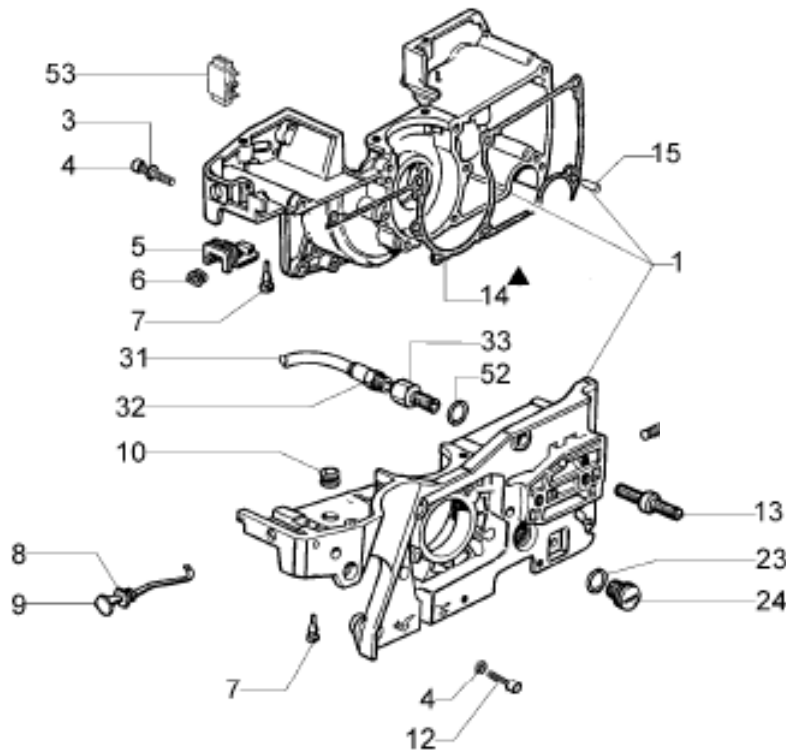

Key #	Part No.	Description	MSRP
C01	520377	Complete Crankcase	287.00 €
C03	73278	Bolt	0.60 €
C04	73897	Washer	0.60 €
C05	73268	Trigger Rod Grommet	3.50 €
C06	73269	Trigger Rod Bushing	0.45 €
C07	73270	Bumper, Shock Absorber, Fuel Tank Top	2.25 €
C08	73389	Choke Lever Grommet	1.70 €
C09	73213	Choke Lever	3.50 €
C10	73390	Fuel Line Grommet, Crankcase	1.50 €
C12	73275	Screw	0.60 €
C13	73280	Bar Mounting Stud	4.00 €
C14	73447	Crankcase Gasket	17.00 €
C15	73281	Crankcase Dowel Pin	0.60 €
C23	73391	Crankcase Plug O-Ring	0.45 €
C24	73286	Crankcase Plug	5.00 €
C31	73384	Water Tube, in Tank	6.75 €
C32	73385	Water Tube Fitting	17.50 €
C33	73386	Tube Fitting-Backside Bar Mount	16.50 €
C52	71468	Water Hose O-Ring	0.60 €
C53	504389	Plastic Cap	1.20 €
Not Shown	73435	Gasket Set-All, includes 73434, 73436, 73447, 73455, & 73456	22.00 €
Not Shown	73333	Swivel Hose Fitting	16.25 €
Not Shown	70963	Hose Hanger Kit	33.00 €