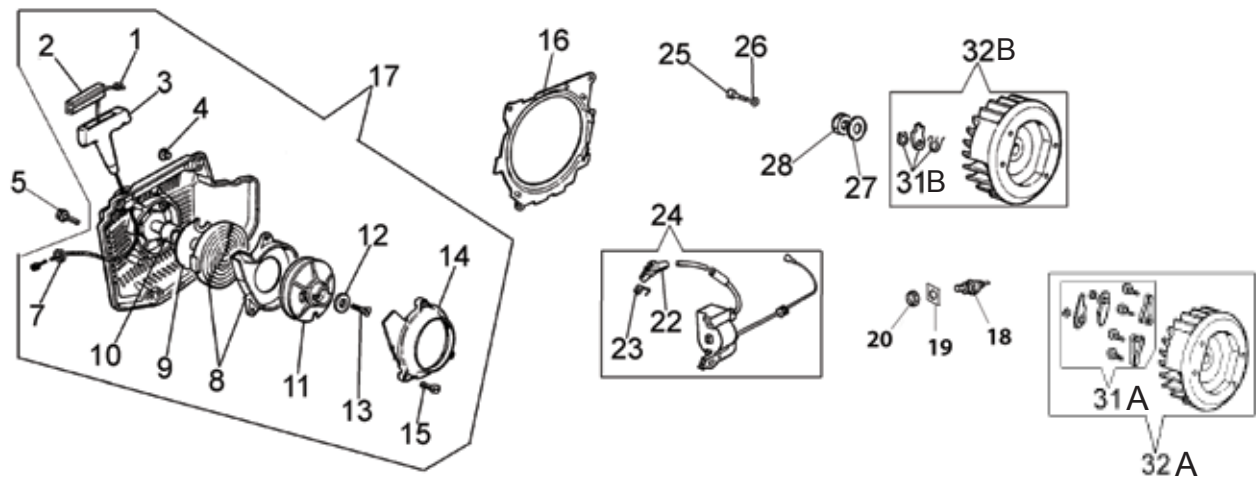

Key #	Part No.	Description	MSRP
A01	73188	Starter Rope	2.85 €
A02	73228	Starter Rope Retainer	1.65 €
A03	520369	Starter Rope Handle	4.00 €
A04	73229	Starter Housing Oil Cap	0.60 €
A05	73230	Screw	0.60 €
A07	73231	Starter Rope Washer	0.60 €
A08	73191	Starter Coil Spring & Housing	17.50 €
A09	520370	Starter Spacer	2.50 €
A10	73192	Starter Bushing	1.20 €
A11	73193	Starter Rope Pulley	41.00 €
A12	73233	Starter Pulley Washer	1.75 €
A13	73234	Starter Pulley Screw	1.00 €
A14	73235	Starter Pulley Cover	4.75 €
A15	73236	Starter Pulley Cover Screw	0.60 €
A16	73194	Starter Cover Dust Shield	6.75 €
A17	518752	Starter Cover Assembly, complete	107.00 €
A18	73237	Ignition Toggle Switch	10.00 €
A19	73238	Ignition Toggle Plate On/Off	1.70 €
A20	73239	Ignition Toggle Switch Nut	1.70 €
A22	73241	Spark Plug Boot with Spring	11.00 €
A23	73917	Spark Plug Cap Spring	2.25 €
A24	73196	Ignition Coil with Spark Plug Lead & Primary	130.00 €
A25	520371	Ignition Coil Mounting Screw	1.20 €
A26	73897	Washer	0.60 €
A27	73245	Flywheel Mounting Washer	0.45 €
A28	73246	Flywheel Mounting Nut	0.85 €
A31-A	520372	Starter Pawl Assembly (set of 2, 2007 and newer models)	12.75 €
A31-B	504386	Starter Pawl Assembly (set of 2, 2006 and older models)	8.25 €
A32-A	520373	Flywheel Assembly Replacement Kit (2007 and newer models)	124.00 €
A32-B	73433	Flywheel Assembly Replacement Kit (2006 and older models)	130.00 €