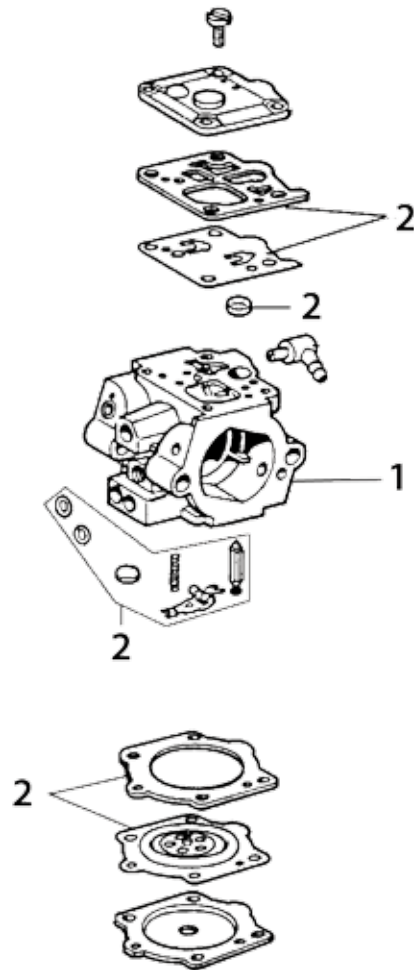

Key #	Part No.	Description	MSRP
H1	520380	Carburetor, Walbro WGA-11	155.00 €
H2	73460	Carburetor Overhaul Kit	38.00 €