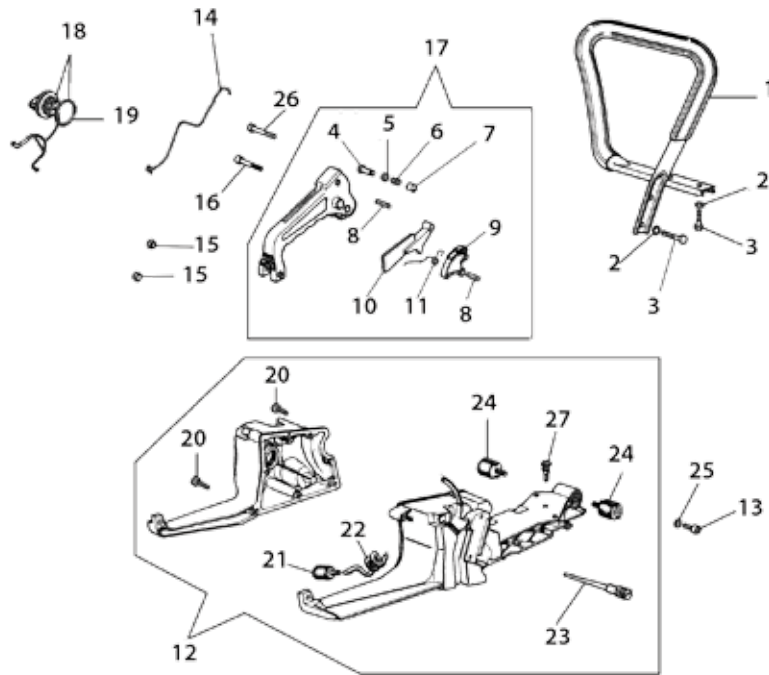

Key #	Part No.	Description	MSRP
G01	73457	Front Handle Assembly	62.00 €
G02	73897	Washer	0.60 €
G03	73349	Front Handle Bolt	0.60 €
G04	73353	Trigger Lock Pin	1.20 €
G05	73354	Trigger Lock Pin Washer	0.45 €
G06	73355	Trigger Lock Spring	0.45 €
G07	73356	Trigger Lock Button	0.60 €
G08	73357	Trigger Pivot Pin	0.60 €
G09	73358	Throttle Lever	3.50 €
G10	73359	Trigger Lockout Lever	3.50 €
G11	73360	Trigger Lockout Lever Spring	5.75 €
G12	521003	Fuel Tank Assembly	352.00 €
G13	73275	Screw	0.60 €
G14	73366	Throttle Operating Wire	8.00 €
G15	73367	Nut	0.45 €
G16	73368	Rear Handle Rear Bolt	0.45 €
G17	73369	Rear Handle Assembly	26.00 €
G18	71739	Fuel Cap Assembly (2007 and Newer Models)	9.50 €
G18	73370	Fuel Cap Assembly (2006 and Older Models)	9.25 €
G19	73448	Fuel Cap O-Ring	16.00 €
G20	520379	Fuel Tank Screw	0.60 €
G21	73459	Fuel Filter	14.00 €
G22	73375	Fuel Line	19.00 €
G23	73376	Fuel Breather Pipe	19.50 €
G24	73377	Shock Absorber	16.25 €
G25	73250	Washer	0.60 €
G26	73379	Screw	0.60 €
G27	73270	Bumper, Shock Absorber, Fuel Tank Top	2.25 €