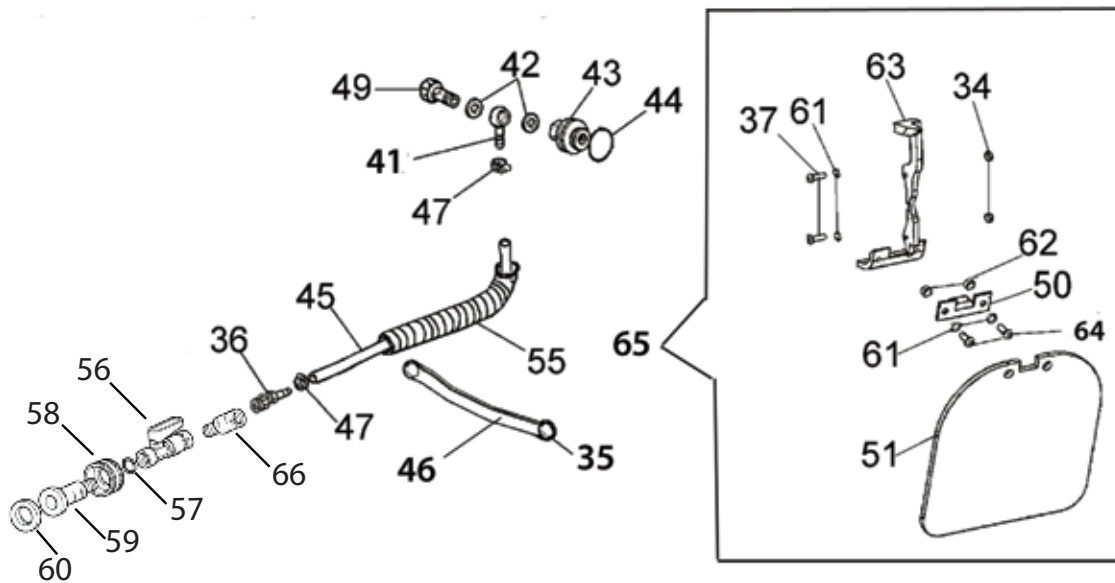

Key #	Part No.	Description	MSRP
D34	520378	WallWalker Nut	0.85 €
D35	71744	Hose Hanger Button	0.60 €
D36	71454	Fitting	3.50 €
D37	73395	Screw & Washer	0.95 €
D41	71453	Fitting	4.50 €
D42	71456	Copper Washer	0.85 €
D43	504388	633GC Water Cap	16.25 €
D44	73448	Fuel Cap O-Ring	16.00 €
D45	71455	Tube	2.25 €
D46	71461	Hose Hanger	2.25 €
D47	71465	Hose Clamp	3.00 €
D49	71463	Water Hose Screw	1.10 €
D50	71531	Guard Flap Clamp	4.50 €
D51	71534	Guard Flap	10.00 €
D55	71464	Water Hose Cover	3.00 €
D56	71458	Water Shut-Off Valve	14.75 €
D57	71468	Water Hose O-Ring	0.60 €
D58	71457	Ring Nut	10.00 €
D59	71467	Fitting	5.00 €
D60	71469	Water Hose Gasket	4.50 €
D61	73951	Washer	0.60 €
D62	71480	Guard Flap Spacer	1.50 €
D63	504387	633GC WallWalker Lever Arm	81.00 €
D64	71479	Guard Flap Screw	0.60 €
D65	509708	WallWalker Kit	119.00 €
D66	71466	Fitting	5.50 €