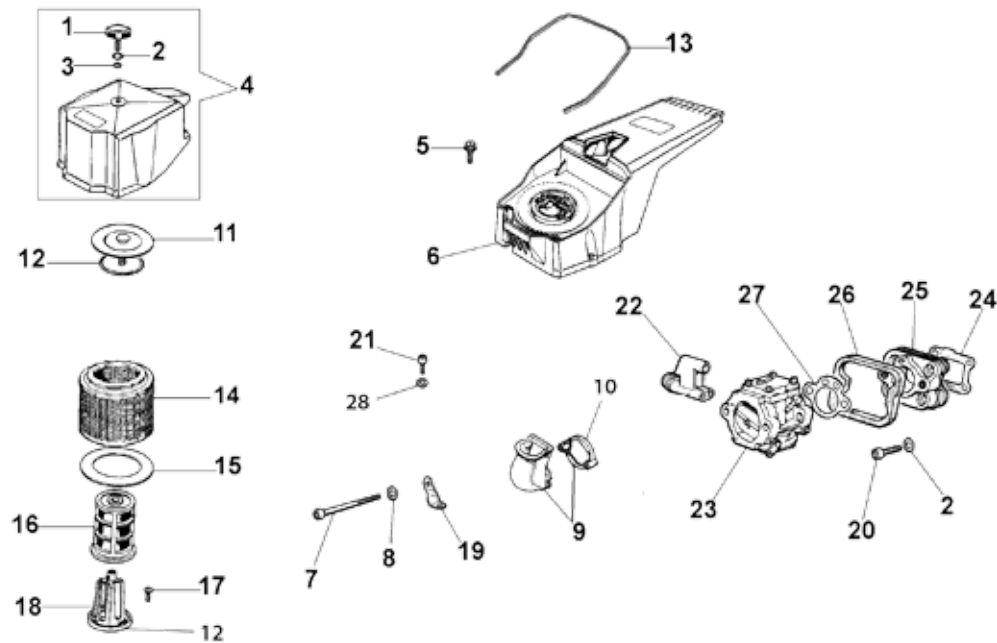

Key #	Part No.	Description	MSRP
F01	73320	Filter Cover Knob	3.75 €
F02	73897	Washer	0.60 €
F03	73322	Filter Knob O-Ring	0.45 €
F04	71721	Air Filter Cover Assembly	30.00 €
F05	73230	Screw	0.60 €
F06	71722	Cylinder Cover	41.00 €
F07	73326	Carburetor Attachment Screw	1.20 €
F08	73327	Serrated Washer	0.45 €
F09	73328	Intake Manifold Rubber	15.75 €
F10	73329	Intake Manifold Bracket	7.00 €
F11	73330	Filter Canister Cover	13.50 €
F12	73331	O-Ring, Air Filter	1.60 €
F13	71719	Air Filter Gasket	3.50 €
F14	71752	Air Filter Canister, Polyester	17.00 €
F15	73335	Filter Canister Gasket	7.00 €
F16	73336	Prefilter Plastic, Secondary Filter	10.00 €
F17	73337	Filter Support Screw	0.60 €
F18	73338	Filter Support	28.00 €
F19	73387	Carburetor Standoff Support	4.75 €
F20	73278	Bolt	0.60 €
F21	73340	Carburetor Support Screw	0.60 €
F22	73341	Carburetor Mixture Screw Grommet	3.50 €
F23	520380	Carburetor	155.00 €
F24	73455	Insulator to Cylinder Gasket	16.25 €
F25	73344	Carburetor Insulator	21.00 €
F26	73345	Insulator Foam Gasket	2.50 €
F27	73456	Carburetor to Insulator Gasket	16.25 €
F28	73285	Washer	0.60 €