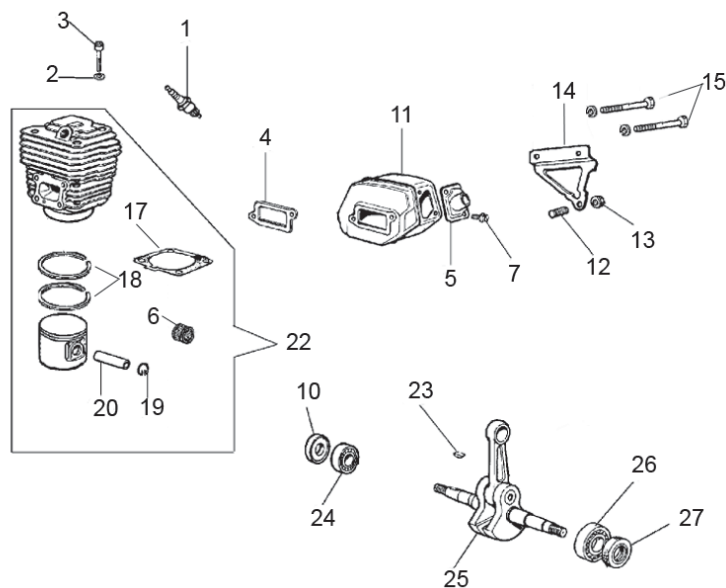

Key #	Part No.	Description	MSRP
A01	73188	Starter Rope	2.85 €
A02	73228	Starter Rope Retainer	1.65 €
A03	520369	Starter Rope Handle	4.00 €
A04	73229	Starter Housing Oil Cap	0.60 €
A05	73230	Screw	0.60 €
A07	73231	Starter Rope Washer	0.60 €
A08	73191	Starter Coil Spring & Housing	17.50 €
A09	520370	Starter Spacer	2.50 €
A10	73192	Starter Bushing	1.20 €
A11	73193	Starter Rope Pulley	41.00 €
A12	73233	Starter Pulley Washer	1.75 €
A13	73234	Starter Pulley Screw	1.00 €
A14	73235	Starter Pulley Cover	4.75 €
A15	73236	Starter Pulley Cover Screw	0.60 €
A16	73194	Starter Cover Dust Shield	6.75 €
A17	518752	Starter Cover Assembly, complete	107.00 €
A18	73237	Ignition Toggle Switch	10.00 €
A19	73238	Ignition Toggle Plate On/Off	1.70 €
A20	73239	Ignition Toggle Switch Nut	1.70 €
A22	73241	Spark Plug Boot with Spring	11.00 €
A23	73917	Spark Plug Cap Spring	2.25 €
A24	73196	Ignition Coil with Spark Plug Lead & Primary	130.00 €
A25	520371	Ignition Coil Mounting Screw	1.20 €
A26	73897	Washer	0.60 €
A27	73245	Flywheel Mounting Washer	0.45 €
A28	73246	Flywheel Mounting Nut	0.85 €
A31-A	520372	Starter Pawl Assembly (set of 2, 2007 and newer models)	12.75 €
A31-B	504386	Starter Pawl Assembly (set of 2, 2006 and older models)	8.25 €
A32-A	520373	Flywheel Assembly Replacement Kit (2007 and newer models)	124.00 €
A32-B	73433	Flywheel Assembly Replacement Kit (2006 and older models)	130.00 €