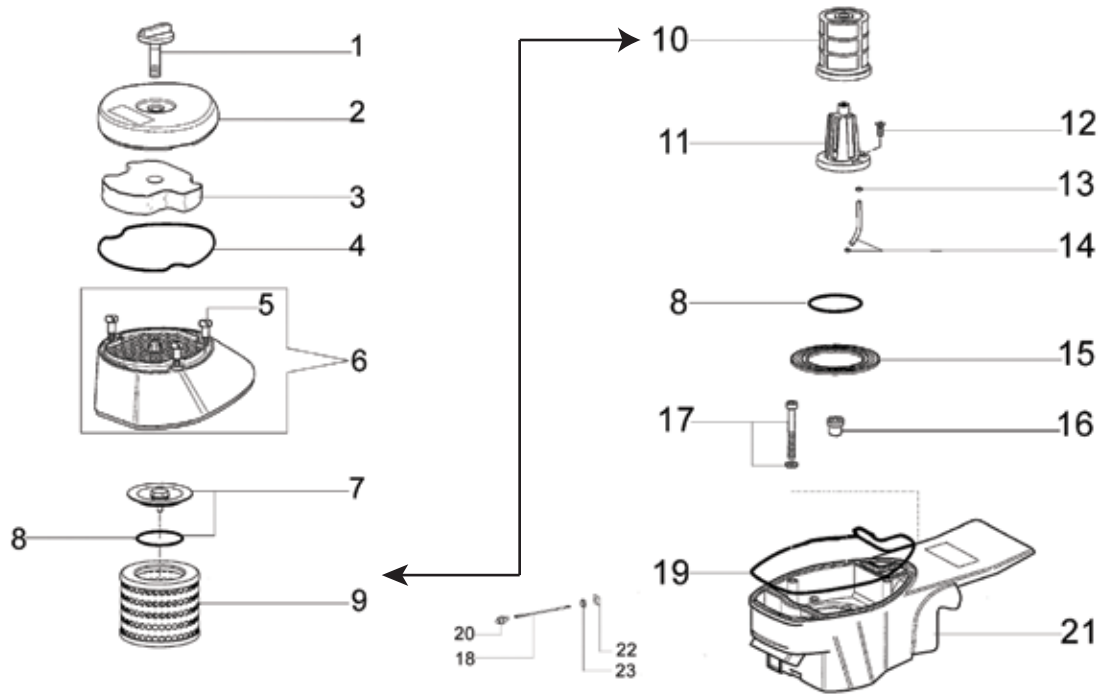

Key #	Part No.	Description	MSRP
J1	512554	Pre-Filter Cover Thumb Screw	5.75 €
J2	512555	Pre-Filter Cover	9.25 €
J3	512556	Pre-Filter	13.50 €
J4	512557	Pre-Filter Cover Gasket	4.75 €
J5	73992	Filter Cover Screw	2.50 €
J6	512524	Primary Filter Cover Assembly	15.00 €
J7	73330	Filter Canister Cover	13.50 €
J8	73331	O-Ring, Air Filter	1.60 €
J9	512593	Dry Air Filter	23.00 €
J10	73336	Prefilter Plastic, Secondary Filter	10.00 €
J11	73338	Air Filter Mount	28.00 €
J12	505437	Filter Support Screw	0.60 €
J13	71472	O-Ring	0.60 €
J14	505382	Compensator Tube	3.00 €
J15	73335	Filter Canister Gasket	7.00 €
J16	71763	Breather Grommet	0.60 €
J17	505429	Cylinder Cover Screw	0.60 €
J18	73919	Ignition Toggle Cable	4.50 €
J19	71756	Filter Cover Gasket	10.00 €
J20	73237	Ignition Toggle Switch	10.00 €
J21	505445	Rubber Water Deflector	15.00 €
J22	73238	Ignition Toggle Plate On/Off	1.70 €
J23	73239	Ignition Toggle Switch Nut	1.70 €