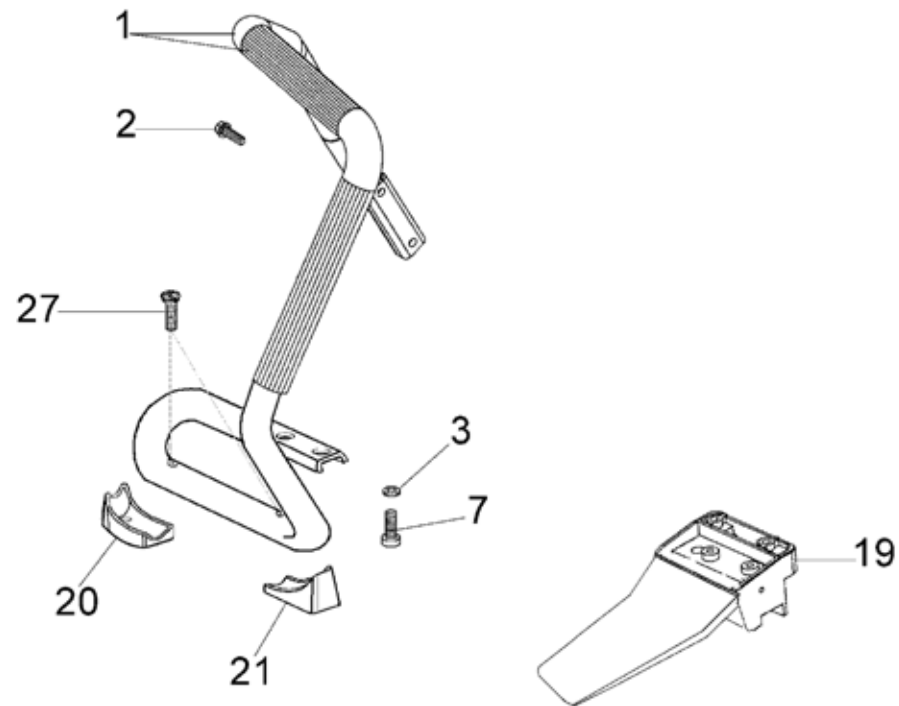

Key #	Part No.	Description	MSRP
G1	512514	Front Handle	92.00 €
G2	73983	Front Handle Bolt	0.60 €
G3	512604	Washer	0.40 €
G7	71479	Guard Flap Screw	0.60 €
G19	512520	Front Handle Support	15.00 €
G20	512519	Front Handle Foot, Right	3.00 €
G21	512521	Front Handle Foot, Left	3.00 €
G27	73983	Front Handle Bolt	0.60 €