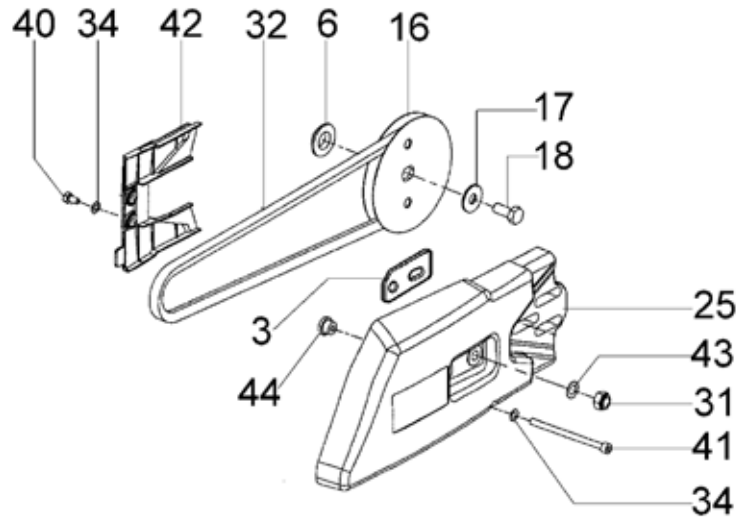

Key #	Part No.	Description	MSRP
M3	512527	Clamp Plate	0.95 €
M6	512530	Flange Spacer	4.00 €
M16	512535	Belt Pulley	29.00 €
M17	512608	Washer	0.60 €
M18	512609	Pulley Screw	0.60 €
M25	512561	Side Cover	81.00 €
M31	512558	Nylock Nut	0.45 €
M32	512544	V-Belt	28.00 €
M34	73897	Washer	0.60 €
M40	512610	Screw	0.35 €
M41	512551	Lower Side Cover Screw	0.60 €
M42	512552	Inner Belt Cover	3.00 €
M43	512553	Side Cover Washer	0.35 €
M44	73310	Rubber Bumper Cover	1.15 €