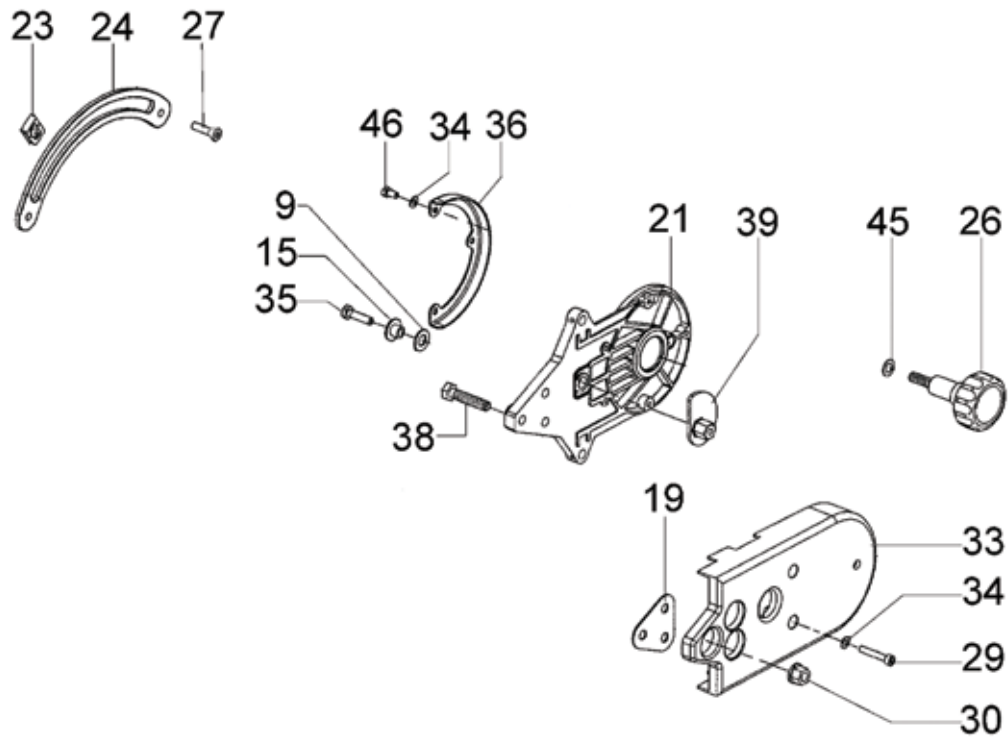

Key #	Part No.	Description	MSRP
L9	73245	Flywheel Mounting Washer	0.45 €
L15	512534	Cam Spacer	3.00 €
L19	512536	Triangle Plate	3.50 €
L21	512537	Arm	43.00 €
L23	512539	Clip Nut	2.00 €
L24	512540	Blade Guard Adjustment Guide	6.75 €
L26	512541	Blade Guard Adjustment Knob	20.00 €
L27	512611	Screw	0.35 €
L29	512543	Belt Cover Screw	0.60 €
L30	73958	Side Cover Nut	1.50 €
L33	512545	Belt Cover	11.50 €
L34	73897	Washer	0.60 €
L35	512546	Belt Adjustment Cam Screw	0.60 €
L36	512547	Arm Guard	6.75 €
L38	512549	Arm Screw	0.60 €
L39	512550	Belt Adjustment Cam	15.00 €
L45	73911	Washer	0.60 €
L46	512612	Screw	0.35 €