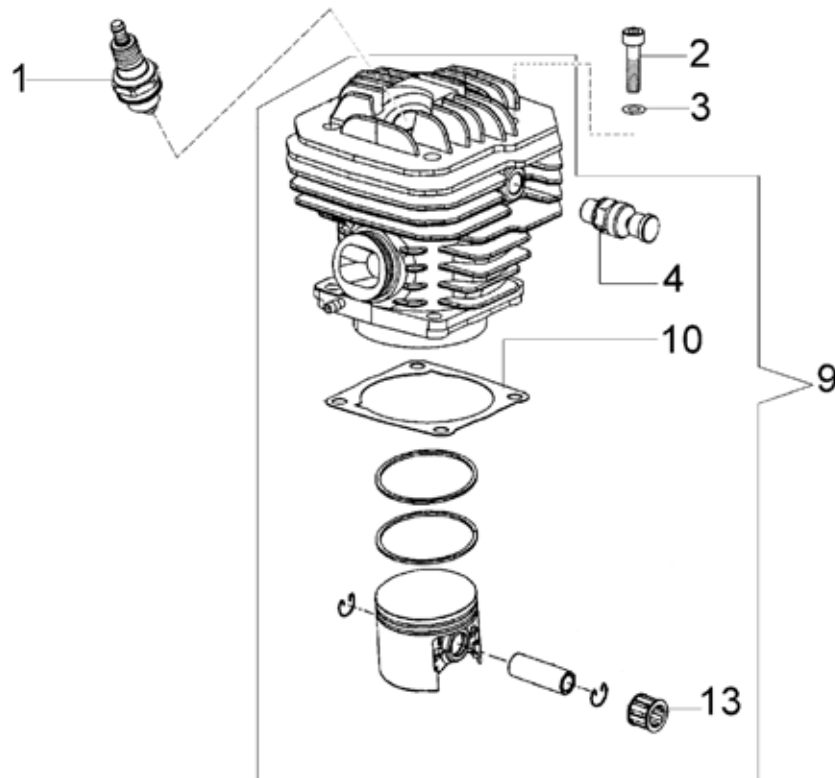

Replacement Parts & Accessories Price List

RZ60C Concrete Chop Saw

Effective January 1, 2012

TABLE OF CONTENTS

RZ60C Chop Saw

ITEM DESCRIPTION	KEY	PAGE
RZ60C Chop Saw Service Items	n/a	ii
Cylinder & Piston Assembly	A	1
Crankshaft Assembly	B	2
Clutch Assembly	C	3
Cylinder & Muffler Assembly	D	4
Carburetor Assembly	E	5
Fuel Tank Assembly	F	6
Handle Assembly	G	7
Ignition Assembly	H	8
Starter Assembly	I	9
Air Filter Assembly	J	10
Blade Shield Assembly	K	11
Blade Arm Assembly	L	12
Side Cover & Drive Belt Assembly	M	13
Complete Blade Arm Assembly	N	14
Carburetor Repair Kit	O	15

SERVICE ITEMS

RZ60C Chop Saw

Key #	Part No.	Description	MSRP
1	71521	Scrench 13-19 mm	9.75 €
2	71541	Pressure Gauge Bulb	46.00 €
3	71542	Coil/Flywheel Timing Shim	4.50 €
4	71543	Cylinder Assembly Clamps & Piston Stop	10.00 €
5	73462	Main Bearing Driver Tool	36.00 €
6	71546	Shock Absorber Tool	19.25 €
7	71547	Spark Tester	43.00 €
8	71548	Flywheel Disassembly Tool	28.00 €
9	71550	Limiter Cap Puller	79.00 €
10	71565	Electronic Tachometer	214.00 €
13	71573	Tuning Screwdriver	12.00 €
Not Shown	71625	Carburetor Tuning Kit	89.00 €
Not Shown	73199	Spark Plug	3.50 €
Not Shown	512593	RZ60C Dry Air Filter	23.00 €

Key #	Part No.	Description	MSRP
B12	512461	Tank Plug	2.75 €
B14	505397	Crankshaft Assembly	159.00 €
B15	73878	Crankshaft Flywheel Woodruff Key	1.70 €
B16	505440	Crankcase Gasket	16.25 €
B17	73877	Crankshaft Seal, Flywheel Side	5.50 €
B19	505375	Crankshaft Bearing	11.50 €
B20	505407	Crankcase Plug	0.60 €
B21	505627	Grommet, Fuel Line	0.90 €
B22	73897	Washer	0.60 €
B23	509709	Screw, 50X50 mm	0.40 €
B24	73933	Bar Mounting Stud	4.00 €
B26	73379	Screw	0.60 €
B28	73930	Crankcase Bolt	0.90 €
B30	73955	Choke Lever Bushing	1.25 €
B31	505409	Choke Lever	3.50 €
B37	73281	Crankcase Dowel Pin	0.60 €
B38	71750	Throttle Assembly	10.00 €
B39	512564	Crankcase, Left	101.00 €
B40	512565	Crankcase, Right	101.00 €