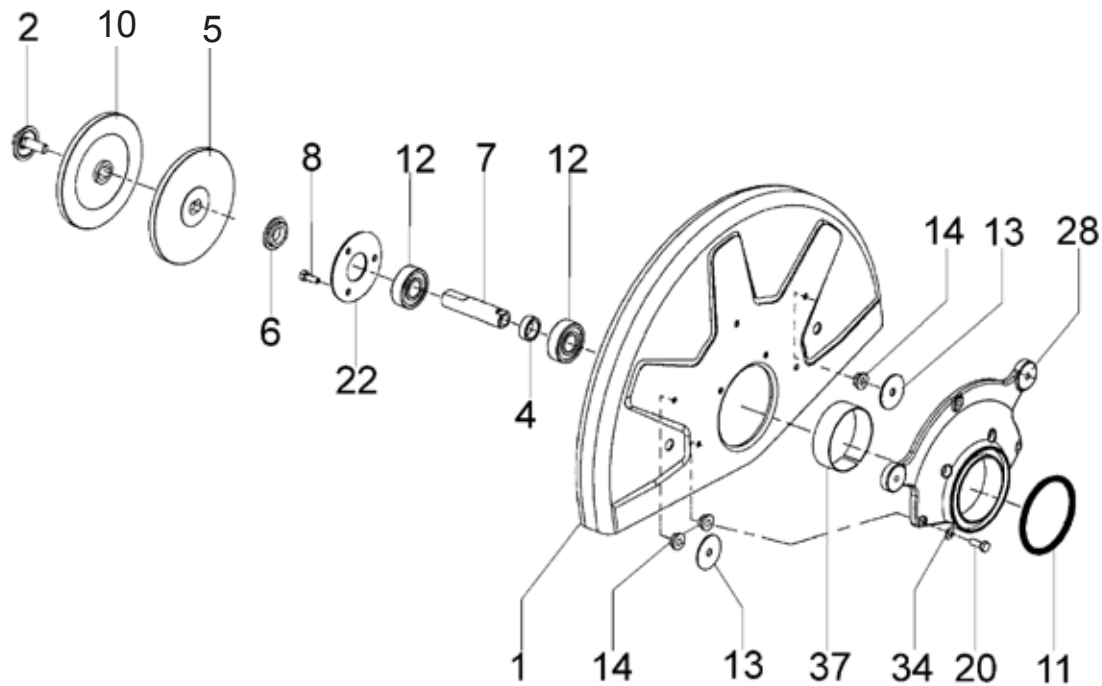

Key #	Part No.	Description	MSRP
K1	512525	Blade Guard	101.00 €
K2	512526	Arbor Flange Bolt	3.50 €
K4	512528	Drive Shaft Spacer	2.50 €
K5	512529	Inner Flange	30.00 €
K6	512530	Flange Spacer	4.00 €
K7	512531	Drive Shaft	81.00 €
K8	73349	Front Handle Bolt	0.60 €
K10	512532	Outer Flange	29.00 €
K11	512606	O-Ring	2.05 €
K12	512533	Drive Shaft Bearing	23.00 €
K13	512607	Large Washer	1.85 €
K14	73367	Nut	0.45 €
K20	512610	Screw	0.35 €
K22	512538	Bearing Retainer	2.00 €
K28	512542	Blade Guard Support	38.00 €
K34	73897	Washer	0.60 €
K37	512548	Blade Guard Support Bushing	3.00 €