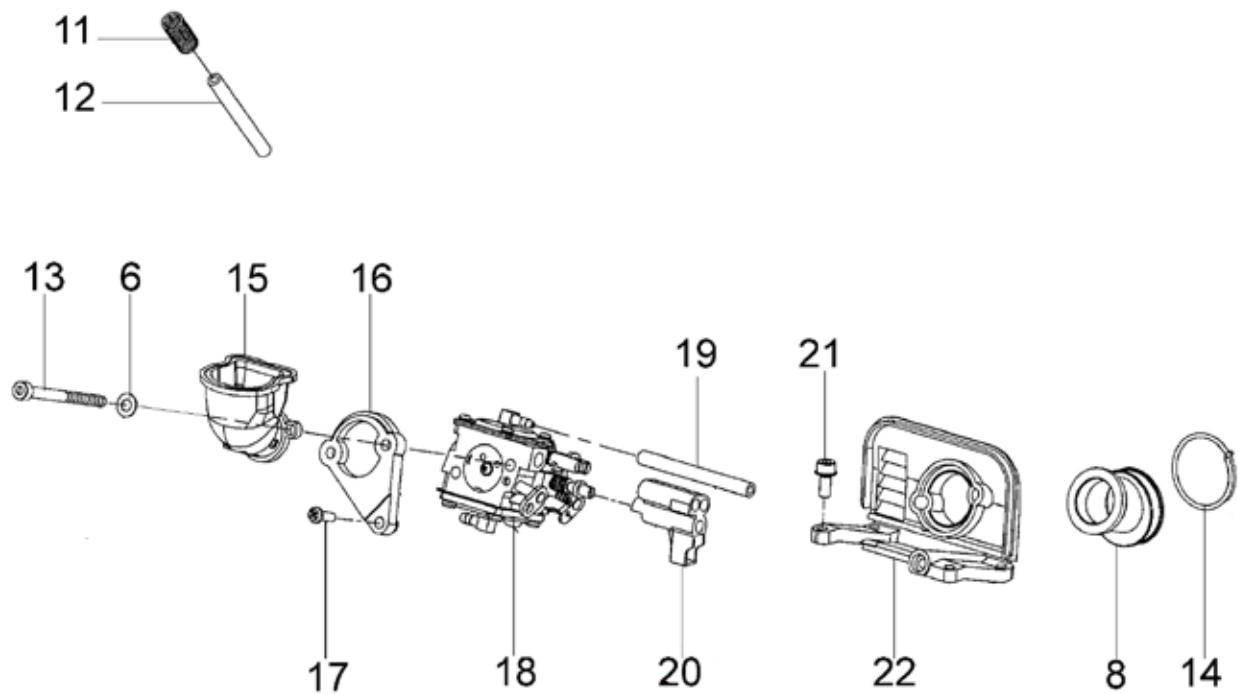

Key #	Part No.	Description	MSRP
E6	73897	Washer	0.60 €
E8	505383	Intake Manifold	12.25 €
E11	73888	Carburetor Spring	0.85 €
E12	73898	Carburetor Pulse Tube	2.25 €
E13	505469	Screw & Washer	0.85 €
E14	512467	Intake Manifold Clamp	1.20 €
E15	507427	Outer Intake Manifold	11.50 €
E16	505384	Outer Intake Manifold Flange	6.75 €
E17	73901	Outer Intake Manifold Flange Screw	0.60 €
E18	517742	Carburetor, Walbro	119.00 €
E19	505382	Compensator Tube	3.00 €
E20	505391	Adjustment Guide	6.00 €
E21	73866	Screw	0.60 €
E22	505411	Carburetor Mounting Bracket	6.75 €