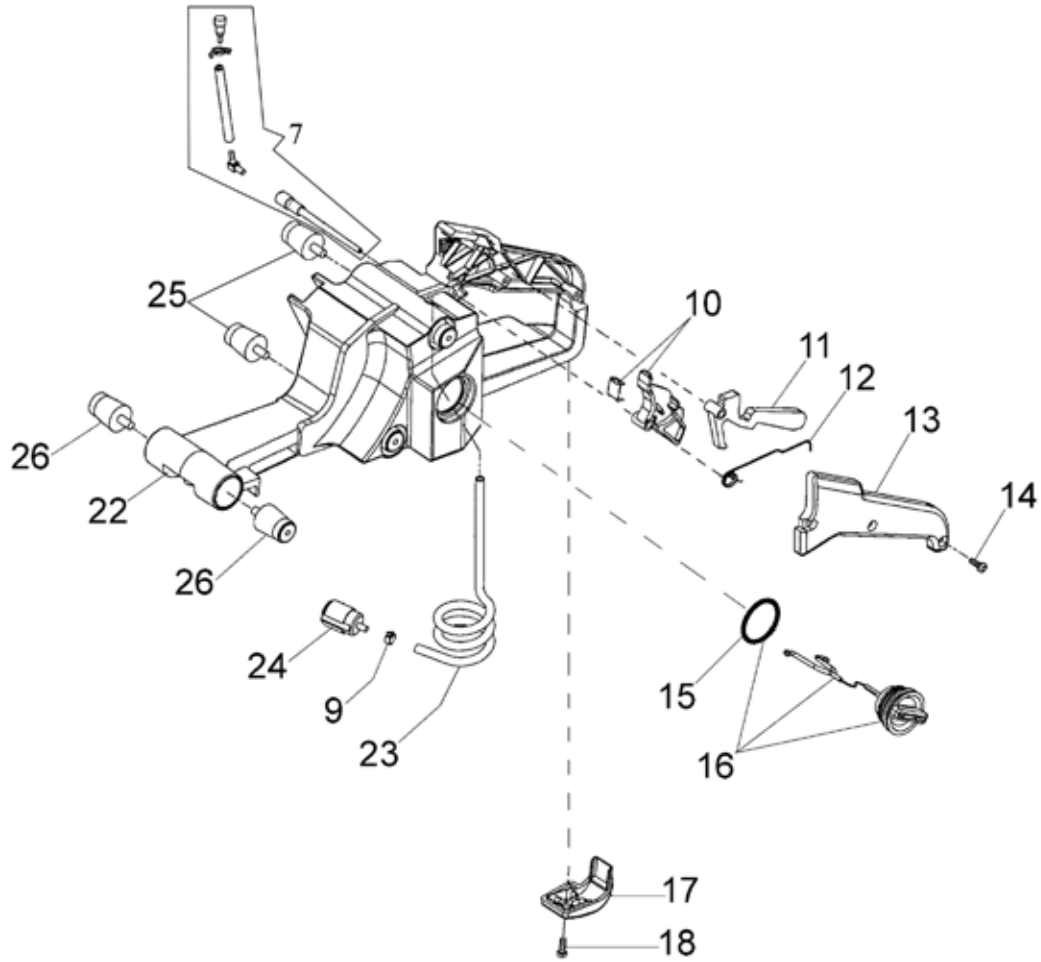

Key #	Part No.	Description	MSRP
F7	71748	Fuel Breather Complete	14.75 €
F9	71588	Clip, Fuel Filter	0.90 €
F10	71749	Throttle Lever	5.75 €
F11	73987	Trigger Lockout Lever	3.50 €
F12	73988	Trigger Lockout Lever Spring	4.00 €
F13	505389	Rear Handle Half	4.75 €
F14	73976	Screw	1.00 €
F15	73448	Fuel Cap O-Ring	16.00 €
F16	71739	Fuel Cap Assembly, with Outer Seal Ring	9.50 €
F17	512517	Rear Handle Wear Guard	0.85 €
F18	512605	Screw	0.45 €
F22	505655	Fuel Tank	72.00 €
F23	73375	Fuel Line	19.00 €
F24	73459	Fuel Filter	14.00 €
F25	505387	Shock Absorber	1.15 €
F26	505658	Shock Absorber, with Screw	15.00 €