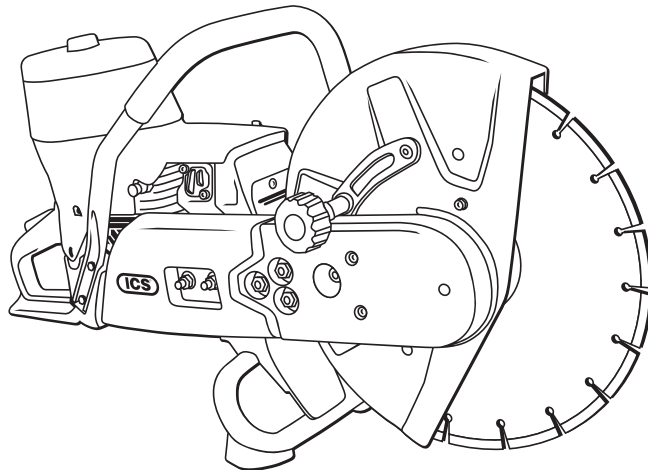

Replacement Parts & Accessories Price List

RZ60C Concrete Chop Saw

Effective January 1, 2012

TABLE OF CONTENTS

RZ60C Chop Saw

ITEM DESCRIPTION	KEY	PAGE
RZ60C Chop Saw Service Items	n/a	ii
Cylinder & Piston Assembly	A	1
Crankshaft Assembly	B	2
Clutch Assembly	C	3
Cylinder & Muffler Assembly	D	4
Carburetor Assembly	E	5
Fuel Tank Assembly	F	6
Handle Assembly	G	7
Ignition Assembly	H	8
Starter Assembly	I	9
Air Filter Assembly	J	10
Blade Shield Assembly	K	11
Blade Arm Assembly	L	12
Side Cover & Drive Belt Assembly	M	13
Complete Blade Arm Assembly	N	14
Carburetor Repair Kit	O	15

SERVICE ITEMS

RZ60C Chop Saw

Key #	Part No.	Description	MSRP
1	71521	Scrench 13-19 mm	9.75 €
2	71541	Pressure Gauge Bulb	46.00 €
3	71542	Coil/Flywheel Timing Shim	4.50 €
4	71543	Cylinder Assembly Clamps & Piston Stop	10.00 €
5	73462	Main Bearing Driver Tool	36.00 €
6	71546	Shock Absorber Tool	19.25 €
7	71547	Spark Tester	43.00 €
8	71548	Flywheel Disassembly Tool	28.00 €
9	71550	Limiter Cap Puller	79.00 €
10	71565	Electronic Tachometer	214.00 €
13	71573	Tuning Screwdriver	12.00 €
Not Shown	71625	Carburetor Tuning Kit	89.00 €
Not Shown	73199	Spark Plug	3.50 €
Not Shown	512593	RZ60C Dry Air Filter	23.00 €