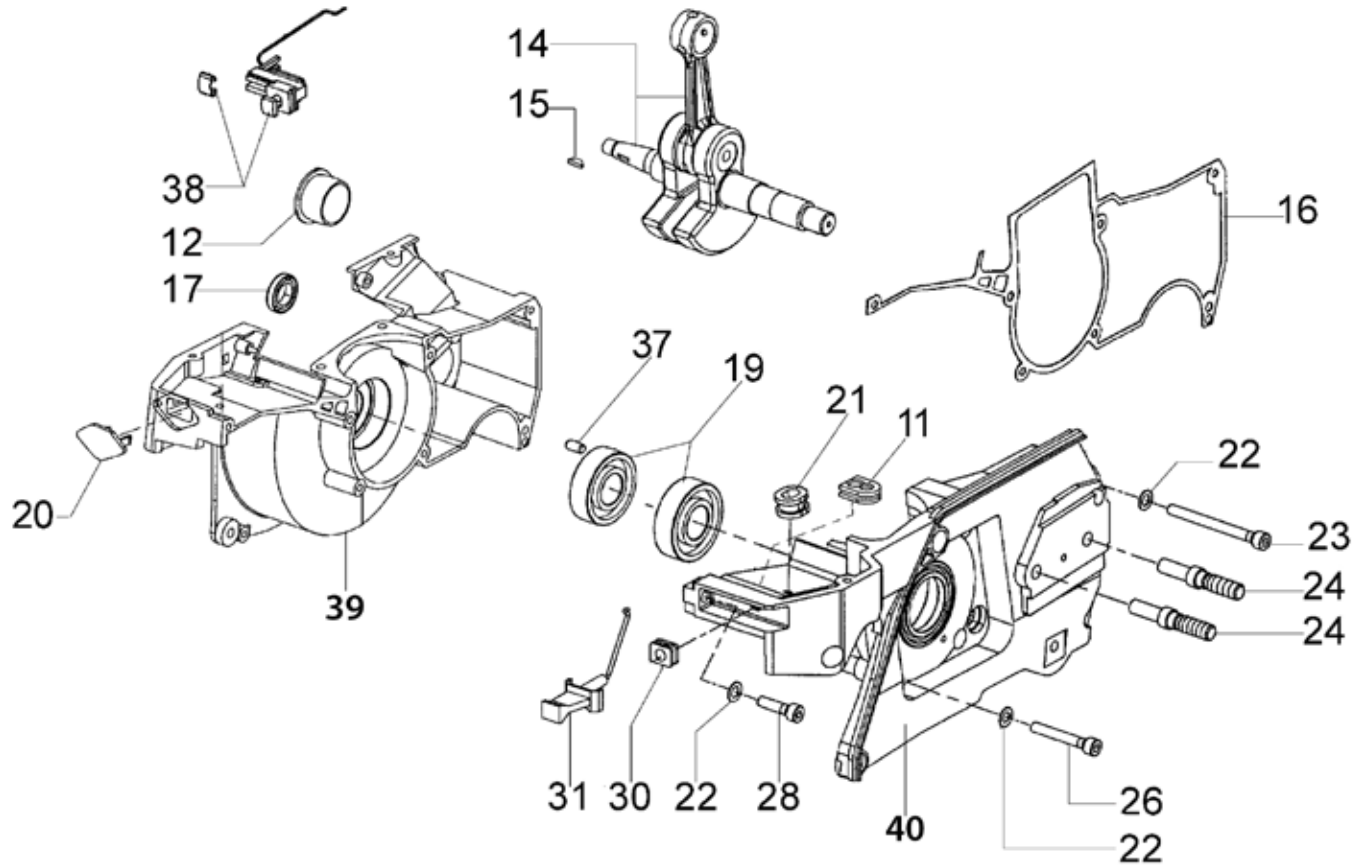

Replacement Parts & Accessories Price List

RZ60C Concrete Chop Saw

Effective January 1, 2012

TABLE OF CONTENTS

RZ60C Chop Saw

ITEM DESCRIPTION	KEY	PAGE
RZ60C Chop Saw Service Items	n/a	ii
Cylinder & Piston Assembly	A	1
Crankshaft Assembly	B	2
Clutch Assembly	C	3
Cylinder & Muffler Assembly	D	4
Carburetor Assembly	E	5
Fuel Tank Assembly	F	6
Handle Assembly	G	7
Ignition Assembly	H	8
Starter Assembly	I	9
Air Filter Assembly	J	10
Blade Shield Assembly	K	11
Blade Arm Assembly	L	12
Side Cover & Drive Belt Assembly	M	13
Complete Blade Arm Assembly	N	14
Carburetor Repair Kit	O	15

SERVICE ITEMS

RZ60C Chop Saw

Key #	Part No.	Description	MSRP
1	71521	Scrench 13-19 mm	9.75 €
2	71541	Pressure Gauge Bulb	46.00 €
3	71542	Coil/Flywheel Timing Shim	4.50 €
4	71543	Cylinder Assembly Clamps & Piston Stop	10.00 €
5	73462	Main Bearing Driver Tool	36.00 €
6	71546	Shock Absorber Tool	19.25 €
7	71547	Spark Tester	43.00 €
8	71548	Flywheel Disassembly Tool	28.00 €
9	71550	Limiter Cap Puller	79.00 €
10	71565	Electronic Tachometer	214.00 €
13	71573	Tuning Screwdriver	12.00 €
Not Shown	71625	Carburetor Tuning Kit	89.00 €
Not Shown	73199	Spark Plug	3.50 €
Not Shown	512593	RZ60C Dry Air Filter	23.00 €

Key #	Part No.	Description	MSRP
B12	512461	Tank Plug	2.75 €
B14	505397	Crankshaft Assembly	159.00 €
B15	73878	Crankshaft Flywheel Woodruff Key	1.70 €
B16	505440	Crankcase Gasket	16.25 €
B17	73877	Crankshaft Seal, Flywheel Side	5.50 €
B19	505375	Crankshaft Bearing	11.50 €
B20	505407	Crankcase Plug	0.60 €
B21	505627	Grommet, Fuel Line	0.90 €
B22	73897	Washer	0.60 €
B23	509709	Screw, 50X50 mm	0.40 €
B24	73933	Bar Mounting Stud	4.00 €
B26	73379	Screw	0.60 €
B28	73930	Crankcase Bolt	0.90 €
B30	73955	Choke Lever Bushing	1.25 €
B31	505409	Choke Lever	3.50 €
B37	73281	Crankcase Dowel Pin	0.60 €
B38	71750	Throttle Assembly	10.00 €
B39	512564	Crankcase, Left	101.00 €
B40	512565	Crankcase, Right	101.00 €