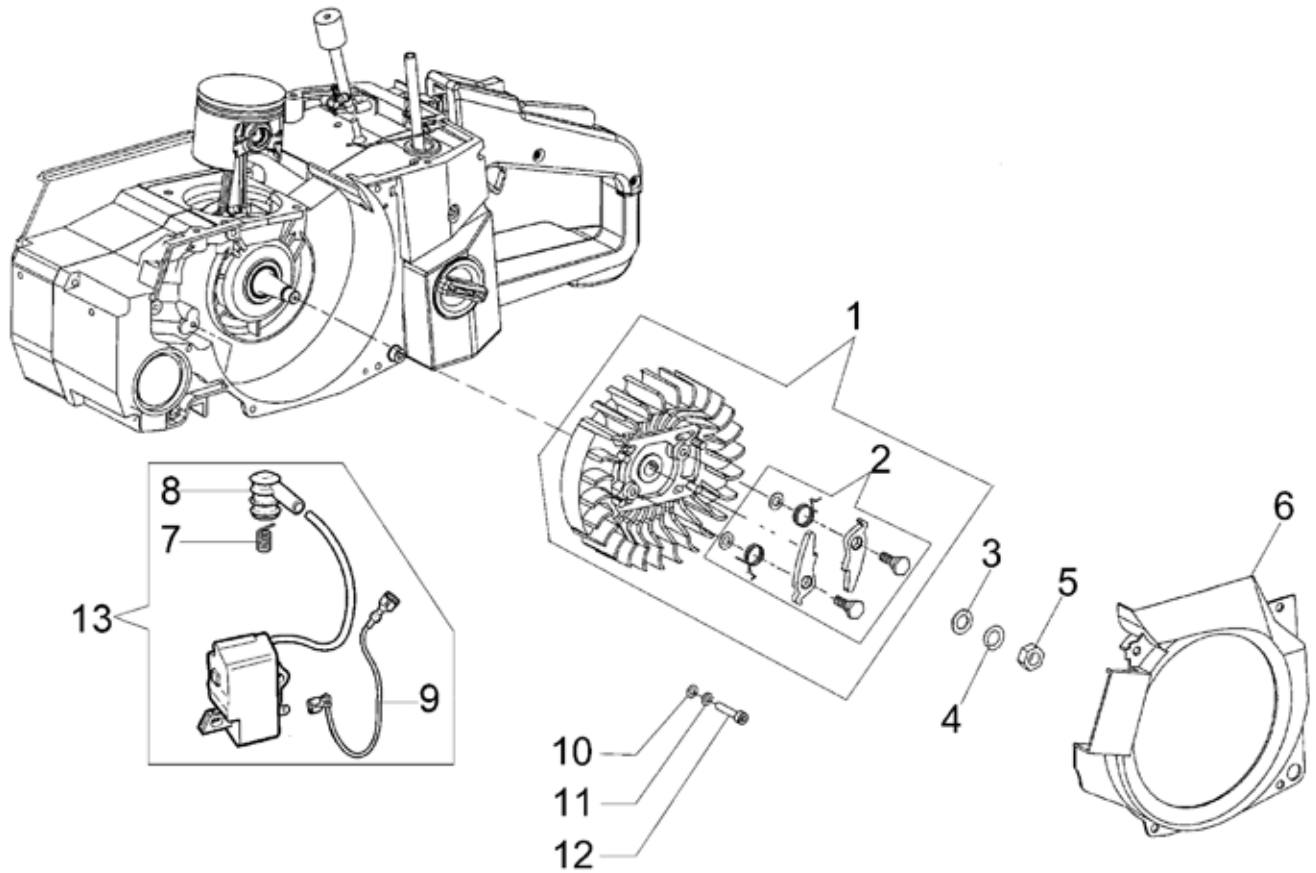

Key #	Part No.	Description	MSRP
H1	512515	Flywheel Assembly	91.00 €
H2	73922	Starter Pawl Assembly	10.50 €
H3	73912	Washer	0.60 €
H4	73911	Washer	0.60 €
H5	73891	Nut	0.90 €
H6	505438	Flywheel Shroud	4.75 €
H7	73917	Spark Plug Spring	2.25 €
H8	73916	Spark Plug Cap	3.50 €
H9	512522	Ground Wire	4.75 €
H10	73890	Washer	0.60 €
H11	73285	Washer	0.60 €
H12	73914	Screw	0.75 €
H13	512523	Ignition Coil, with Spark Plug	72.00 €