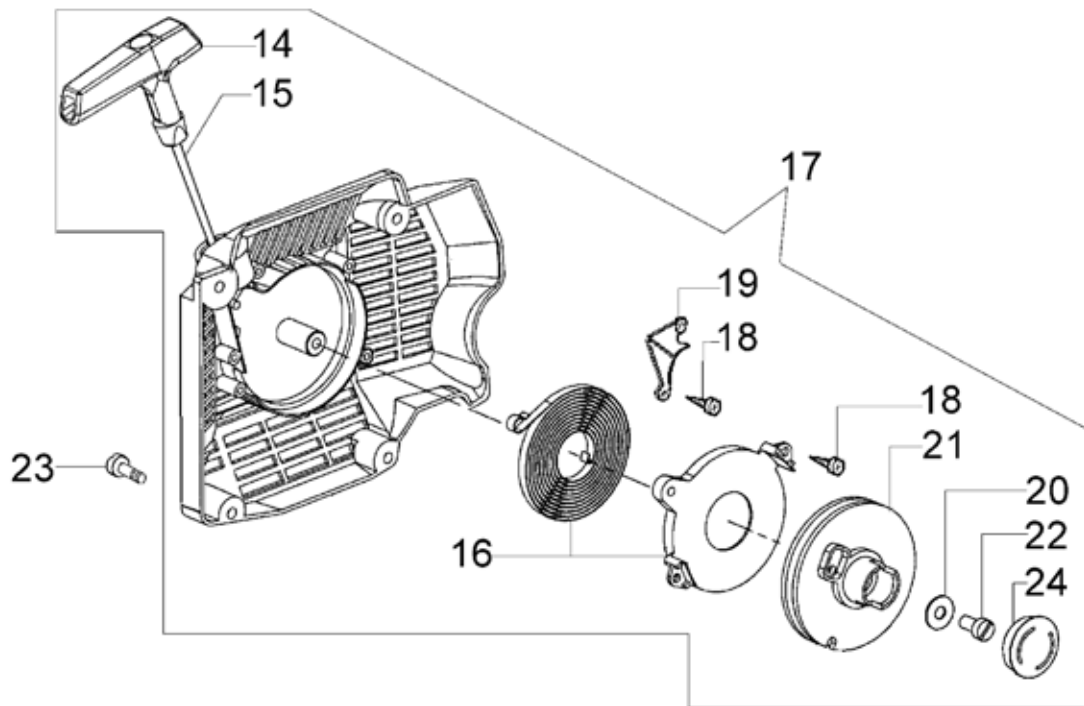

Key #	Part No.	Description	MSRP
I14	505514	Starter Rope Handle	3.00 €
I15	73904	Starter Rope	1.60 €
I16	73909	Starter Coil Spring & Housing	19.25 €
I17	505416	Starter Assembly	67.00 €
I18	505380	Recoil Housing Screw	0.35 €
I19	71451	Starter Case Plate	1.15 €
I20	73905	Starter Pulley Washer	0.60 €
I21	508857	Starter Rope Pulley	16.00 €
I22	73907	Starter Pulley Screw	0.60 €
I23	73866	Screw	0.60 €
I24	508853	Starter Assembly Cap	2.25 €