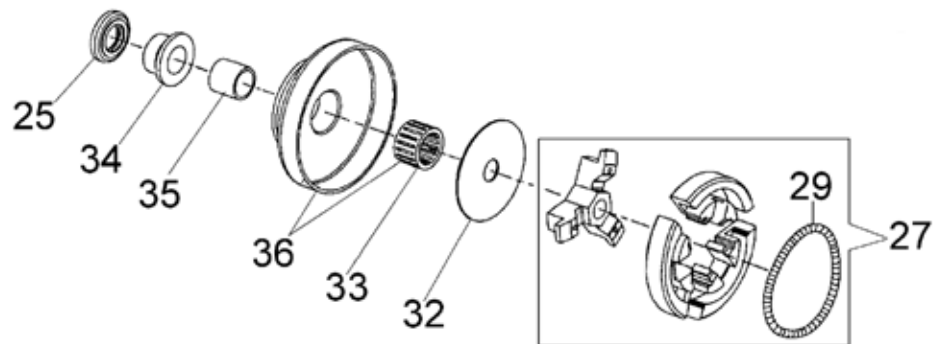

SERVICE ITEMS

RZ60C Chop Saw

Key #	Part No.	Description	MSRP
1	71521	Scrench 13-19 mm	9.75 €
2	71541	Pressure Gauge Bulb	46.00 €
3	71542	Coil/Flywheel Timing Shim	4.50 €
4	71543	Cylinder Assembly Clamps & Piston Stop	10.00 €
5	73462	Main Bearing Driver Tool	36.00 €
6	71546	Shock Absorber Tool	19.25 €
7	71547	Spark Tester	43.00 €
8	71548	Flywheel Disassembly Tool	28.00 €
9	71550	Limiter Cap Puller	79.00 €
10	71565	Electronic Tachometer	214.00 €
13	71573	Tuning Screwdriver	12.00 €
Not Shown	71625	Carburetor Tuning Kit	89.00 €
Not Shown	73199	Spark Plug	3.50 €
Not Shown	512593	RZ60C Dry Air Filter	23.00 €

Key #	Part No.	Description	MSRP
A1	73199	Spark Plug	3.50 €
A2	73874	Cylinder Bolt	0.85 €
A3	73250	Washer	0.60 €
A4	71642	Decompression Valve	24.00 €
A9	505428	Complete Cylinder & Piston Assembly	266.00 €
A10	505439	Cylinder Base Gasket	15.25 €
A13	505403	Wrist Needle Bearing	11.50 €

Key #	Part No.	Description	MSRP
B12	512461	Tank Plug	2.75 €
B14	505397	Crankshaft Assembly	159.00 €
B15	73878	Crankshaft Flywheel Woodruff Key	1.70 €
B16	505440	Crankcase Gasket	16.25 €
B17	73877	Crankshaft Seal, Flywheel Side	5.50 €
B19	505375	Crankshaft Bearing	11.50 €
B20	505407	Crankcase Plug	0.60 €
B21	505627	Grommet, Fuel Line	0.90 €
B22	73897	Washer	0.60 €
B23	509709	Screw, 50X50 mm	0.40 €
B24	73933	Bar Mounting Stud	4.00 €
B26	73379	Screw	0.60 €
B28	73930	Crankcase Bolt	0.90 €
B30	73955	Choke Lever Bushing	1.25 €
B31	505409	Choke Lever	3.50 €
B37	73281	Crankcase Dowel Pin	0.60 €
B38	71750	Throttle Assembly	10.00 €
B39	512564	Crankcase, Left	101.00 €
B40	512565	Crankcase, Right	101.00 €