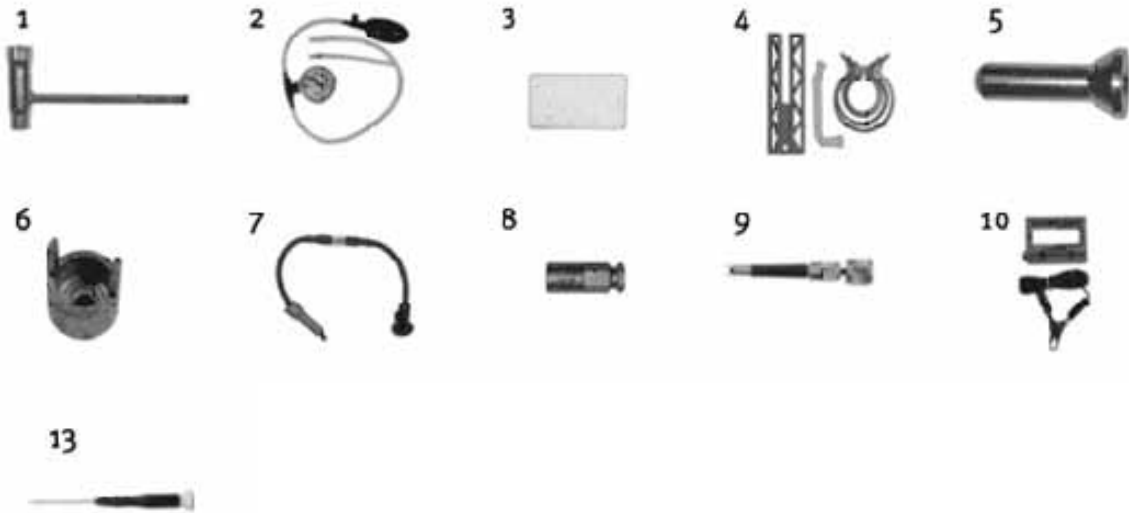

Replacement Parts & Accessories Price List

RZ60C Concrete Chop Saw

Effective January 1, 2012

TABLE OF CONTENTS

RZ60C Chop Saw

ITEM DESCRIPTION	KEY	PAGE
RZ60C Chop Saw Service Items	n/a	ii
Cylinder & Piston Assembly	A	1
Crankshaft Assembly	B	2
Clutch Assembly	C	3
Cylinder & Muffler Assembly	D	4
Carburetor Assembly	E	5
Fuel Tank Assembly	F	6
Handle Assembly	G	7
Ignition Assembly	H	8
Starter Assembly	I	9
Air Filter Assembly	J	10
Blade Shield Assembly	K	11
Blade Arm Assembly	L	12
Side Cover & Drive Belt Assembly	M	13
Complete Blade Arm Assembly	N	14
Carburetor Repair Kit	O	15

SERVICE ITEMS

RZ60C Chop Saw

Key #	Part No.	Description	MSRP
1	71521	Scrench 13-19 mm	9.75 €
2	71541	Pressure Gauge Bulb	46.00 €
3	71542	Coil/Flywheel Timing Shim	4.50 €
4	71543	Cylinder Assembly Clamps & Piston Stop	10.00 €
5	73462	Main Bearing Driver Tool	36.00 €
6	71546	Shock Absorber Tool	19.25 €
7	71547	Spark Tester	43.00 €
8	71548	Flywheel Disassembly Tool	28.00 €
9	71550	Limiter Cap Puller	79.00 €
10	71565	Electronic Tachometer	214.00 €
13	71573	Tuning Screwdriver	12.00 €
Not Shown	71625	Carburetor Tuning Kit	89.00 €
Not Shown	73199	Spark Plug	3.50 €
Not Shown	512593	RZ60C Dry Air Filter	23.00 €