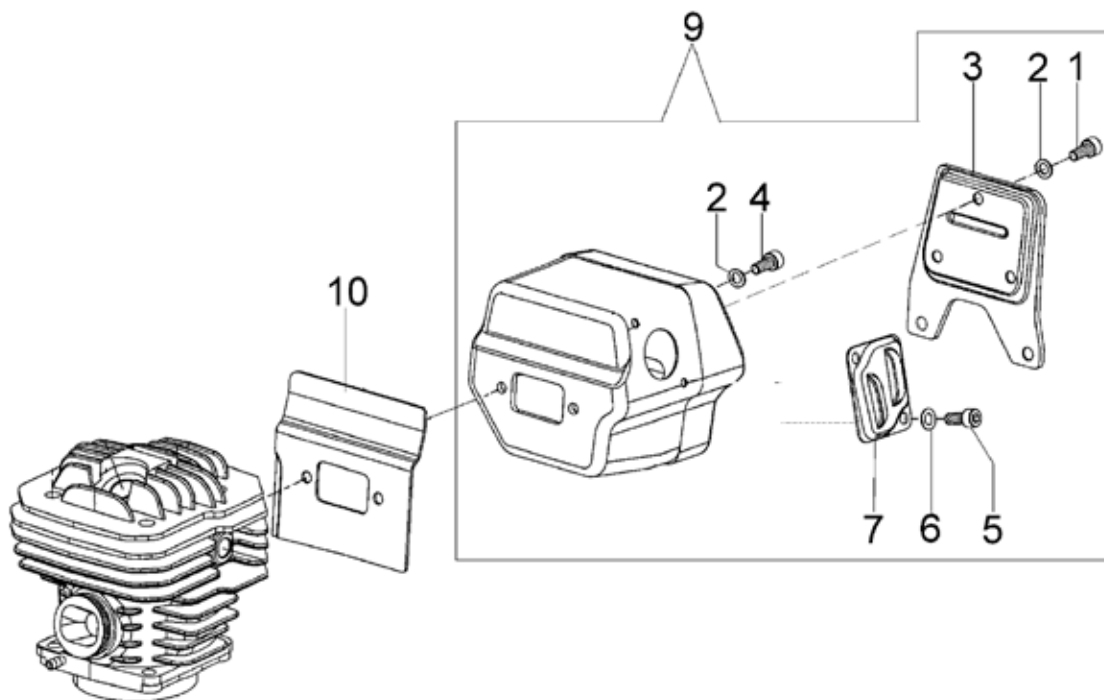

Key #	Part No.	Description	MSRP
D1	73885	Muffler Support Bracket Screw	0.85 €
D2	73327	Serrated Washer	0.45 €
D3	73884	Muffler Support Bracket	10.00 €
D4	73883	Muffler Mounting Screw	0.85 €
D5	71482	Screw	0.60 €
D6	73897	Washer	0.60 €
D7	505396	Muffler Deflector	2.35 €
D9	505418	Muffler Assembly	67.00 €
D10	505385	Cylinder to Muffler Gasket	4.75 €