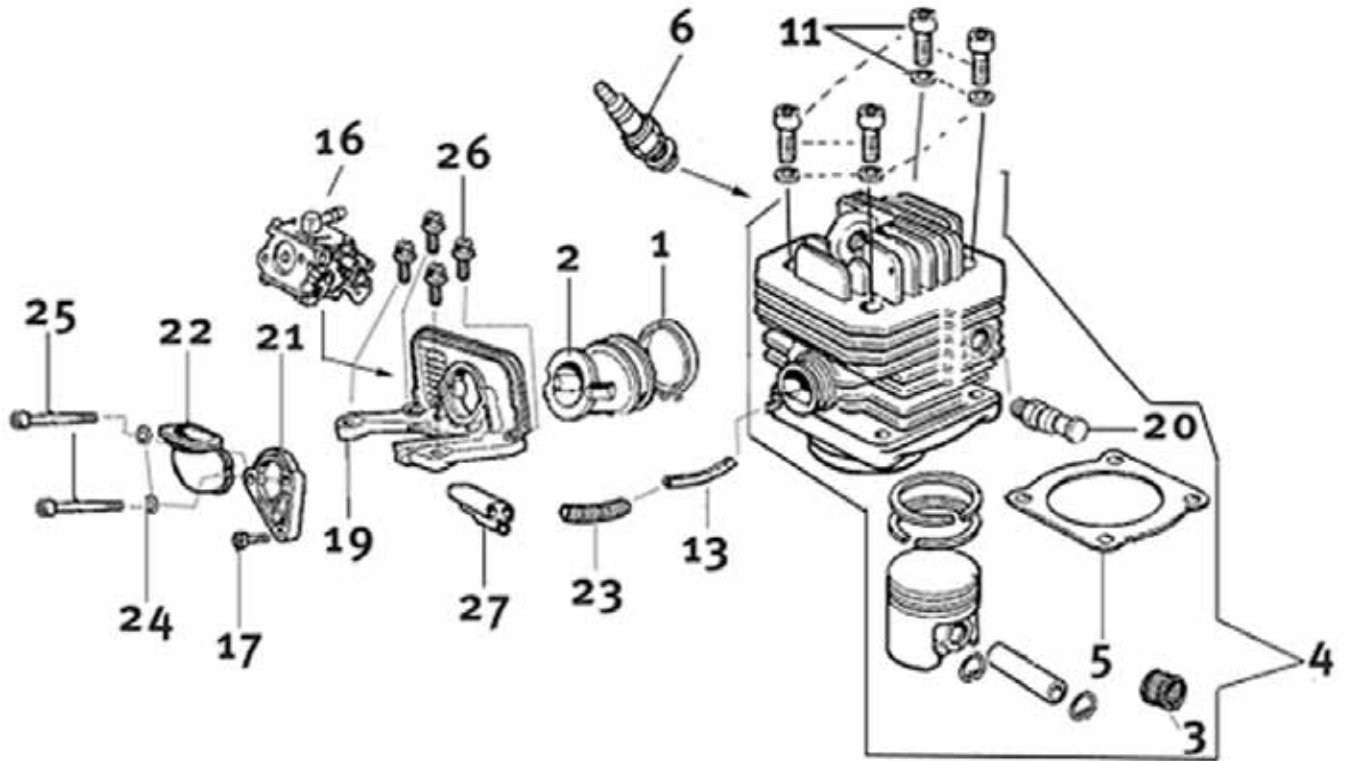

New Assembly

Key #	Part No.	Description	MSRP
B31	73908	Flywheel Shroud	4.75 €
B45	509207	Flywheel Assembly	100.00 €
B48	73891	Nut	0.90 €
B51	73911	Washer	0.60 €
B57	73912	Washer	0.60 €
B71	509163	Starter Pawl Assembly	24.00 €

Old Assembly

Key #	Part No.	Description	MSRP
B11	73908	Flywheel Shroud	4.75 €
B12	73891	Nut	0.90 €
B13	73911	Washer	0.60 €
B14	73912	Washer	0.60 €
B16	73922	Starter Pawl Assembly	10.00 €

Key #	Part No.	Description	MSRP
C17	73239	Ignition Toggle Switch Nut	1.70 €
C18	73238	Ignition Toggle Plate On/Off	1.70 €
C19	73237	Ignition Toggle Switch\	10.00 €
C20	73919	Ignition Toggle Cable	4.50 €
C21	73914	Screw	0.75 €
C22	73285	Washer	0.60 €
C23	73890	Washer	0.60 €
C24	73241	Spark Plug Boot with Spring	11.00 €
C25	73917	Spark Plug Spring	2.25 €
C26	73920	Ignition Coil with Spark Plug Lead & Primary	111.00 €
C27	71449	Toggle Switch Connecting Plate	1.70 €

Key #	Part No.	Description	MSRP
D01	545870	Intake Manifold Clamp	9.50 €
D02	73868	Intake Manifold	12.00 €
D03	73869	Wrist Pin Needle Bearing	16.00 €
D04	71413	Complete Piston/Cylinder Assembly	262.00 €
D05	71412	Cylinder Base Gasket Assembly	9.75 €
D06	73199	Spark Plug	3.50 €
D11	73874	Cylinder Bolt	0.85 €
D13	73898	Carburetor Pulse Tube	2.25 €
D16	517324	Carburetor, Walbro WJ-104	119.00 €
D17	73901	Intake Manifold Flange Screw	0.60 €
D19	73895	Carburetor Support Bracket	13.00 €
D20	71642	Decompression Valve	24.00 €
D21	73947	Intake Manifold Flange	16.00 €
D22	71735	Intake Manifold	10.00 €
D23	73888	Carburetor Spring	0.85 €
D24	73897	Washer	0.60 €
D25	505469	Screw & Washer	0.85 €
D26	73866	Screw	0.60 €
D27	517547	Screw Guide	3.00 €