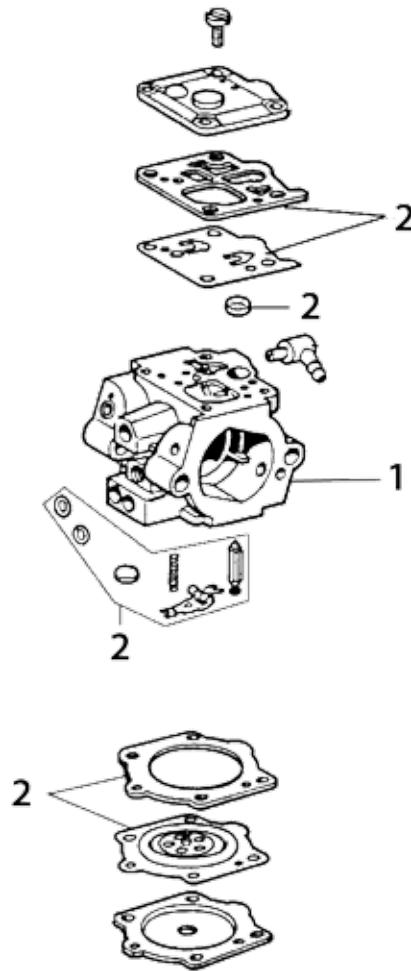

Key #	Part No.	Description	MSRP
M01	517324	Carburetor, Walbro WJ-104	119.00€
M02	73996	Carburetor Repair Kit	31.00 €
Not Shown	71746	613GC Decal Set	9.50 €