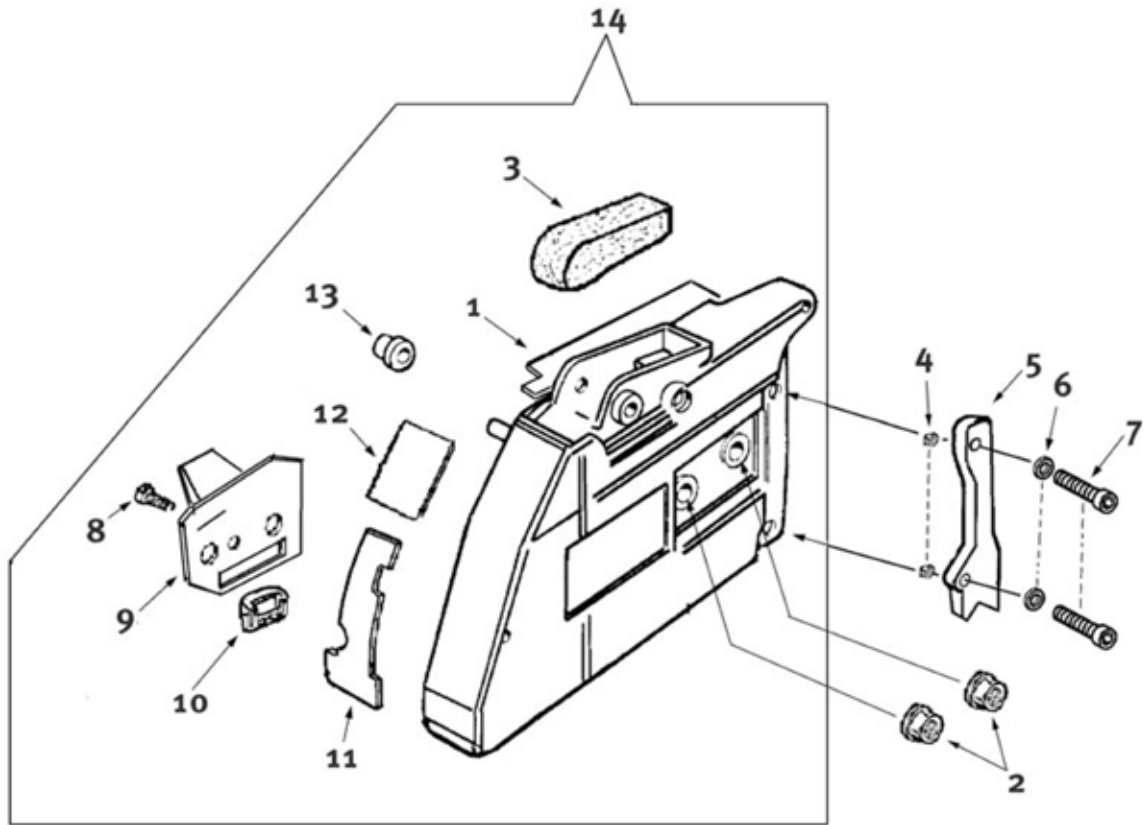

Key #	Part No.	Description	MSRP
L01	71743	Side Cover Insert, Top	1.70 €
L02	73958	Side Cover Nut	1.50 €
L03	71462	Chain Cover Cap	1.10 €
L04	73367	Nut	0.45 €
L05	71533	WallWalker Side Arm	14.75 €
L06	73951	Washer	0.60 €
L07	507355	WallWalker Side Arm Screw	0.55 €
L08	71487	Screw	0.60 €
L09	71447	Side Cover Plate	5.50 €
L10	73957	Lower Guard	11.50 €
L11	73972	Side Cover Insert, Bottom Rear	5.75 €
L12	73948	Side Cover Insert, Top Rear	1.75 €
L13	73310	Rubber Bumper Cover	1.15 €
L14	71420	Side Cover Assembly, Complete