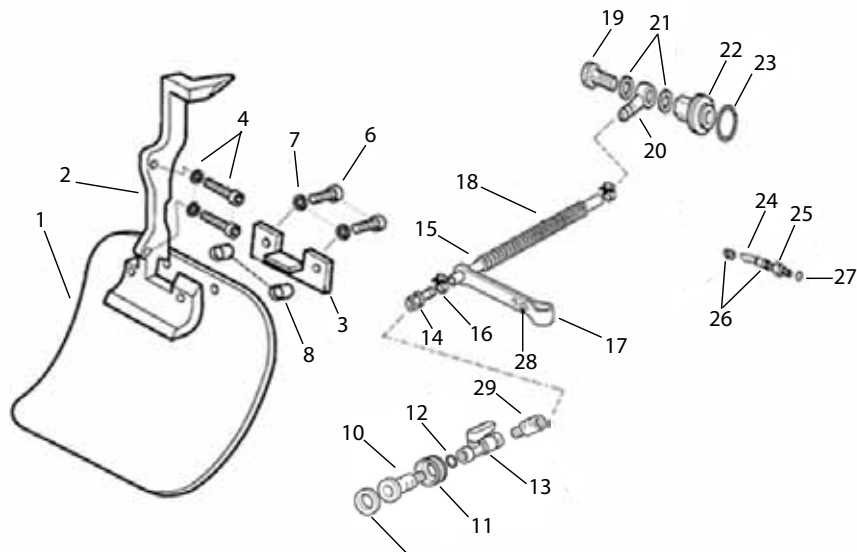

Key #	Part No.	Description	MSRP
K01	71534	Guard Flap	10.00 €
K02	71532	WallWalker Lever Arm	79.00 €
K03	71531	Guard Flap Clamp	4.50 €
K04	505469	Screw & Washer	0.85 €
K06	71479	Guard Flap Screw	0.60 €
K07	73951	Washer	0.60 €
K08	71480	Guard Flap Spacer	1.50 €
K09	71469	Water Hose Gasket	4.50 €
K10	71467	Fitting	5.00 €
K11	71457	Ring Nut	10.00 €
K12	71468	Water Hose O-Ring	0.60 €
K13	71458	Water Shut-Off Valve	14.75 €
K14	71454	Fitting	3.50 €
K15	71455	Tube	2.25 €
K16	71465	Hose Clamp	3.00 €
K17	71461	Hose Hanger	2.25 €
K18	71464	Water Hose Cover	3.00 €
K19	71463	Water Hose Screw	4.75 €
K20	71453	Fitting	4.50 €
K21	71456	Copper Washer	0.85 €
K22	73923	Water Tank Cap	16.00 €
K23	73448	Fuel Cap O-Ring	16.00 €
K24	71459	Tube	4.50 €
K25	71470	Fitting	4.50 €
K26	71471	Fitting	8.50 €
K27	71472	O-Ring	0.60 €
K28	71744	Hose Hanger Button	0.60 €
K29	71466	Fitting	10.00 €