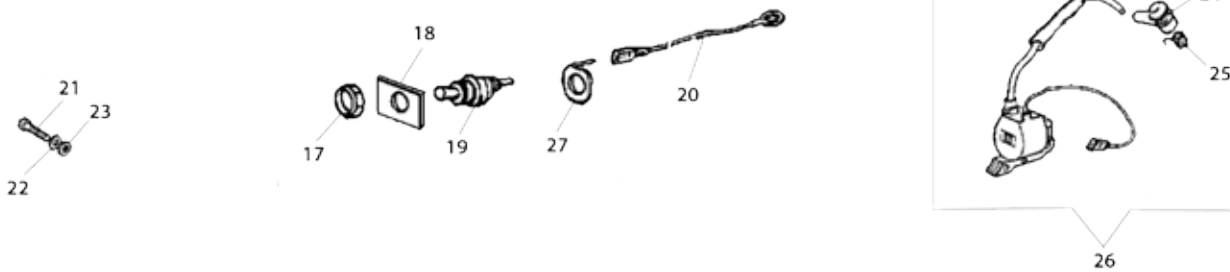

Key #	Part No.	Description	MSRP
C17	73239	Ignition Toggle Switch Nut	1.70 €
C18	73238	Ignition Toggle Plate On/Off	1.70 €
C19	73237	Ignition Toggle Switch\	10.00 €
C20	73919	Ignition Toggle Cable	4.50 €
C21	73914	Screw	0.75 €
C22	73285	Washer	0.60 €
C23	73890	Washer	0.60 €
C24	73241	Spark Plug Boot with Spring	11.00 €
C25	73917	Spark Plug Spring	2.25 €
C26	73920	Ignition Coil with Spark Plug Lead & Primary	111.00 €
C27	71449	Toggle Switch Connecting Plate	1.70 €