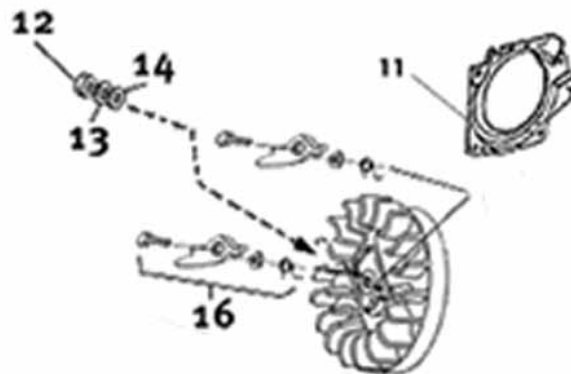

Old Assembly

Key #	Part No.	Description	MSRP
B11	73908	Flywheel Shroud	4.75 €
B12	73891	Nut	0.90 €
B13	73911	Washer	0.60 €
B14	73912	Washer	0.60 €
B16	73922	Starter Pawl Assembly	10.00 €