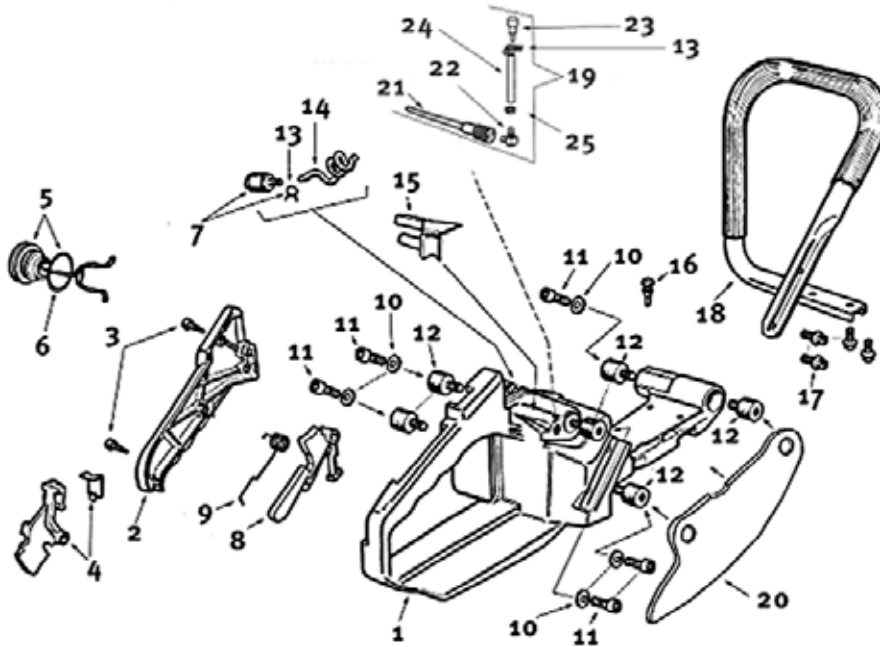

Key #	Part No.	Description	MSRP
I01	71421	Fuel Tank Assembly	111.00 €
I02	73975	Rear Handle Half	10.50 €
I03	73976	Screw	1.00 €
I04	71749	Throttle Lever	5.75 €
I05	71739	Fuel Cap Assembly, with Outer Seal Ring	9.50 €
I06	73448	Fuel Cap O-Ring	16.00 €
I07	73459	Fuel Filter	14.00 €
I08	73987	Trigger Lockout Lever	3.50 €
I09	73988	Trigger Lockout Lever Spring	4.00 €
I10	73897	Washer	0.60 €
I11	73982	Screw	0.60 €
I12	73980	Shock Absorber	9.50 €
I13	71588	Fuel Filter Clip	0.90 €
I14	73375	Fuel Line	19.00 €
I15	71745	Shock Absorber, Rear Handle	2.50 €
I16	73270	Bumper, Shock Absorber, Fuel Tank Top	2.25 €
I17	73983	Front Handle Bolt	0.60 €
I18	71422	Front Handle	57.00 €
I19	71748	Fuel Breather Complete	14.75 €
I20	71766	Water Deflector, Bottom	10.00 €
I21	71751	Breather Tube Body	8.00 €
I22	71759	Breather Tube Elbow	3.50 €
I23	71761	Fuel Breather, Remote	8.00 €
I24	71777	Breather Tube Extension	3.50 €
I25	71760	Tube Clamp	0.60 €