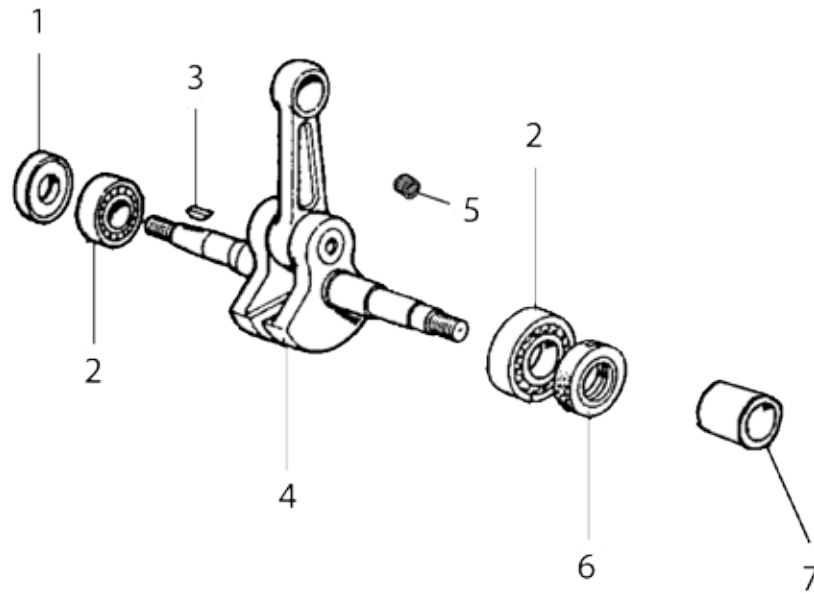

New Assembly

Key #	Part No.	Description	MSRP
B31	73908	Flywheel Shroud	4.75 €
B45	509207	Flywheel Assembly	100.00 €
B48	73891	Nut	0.90 €
B51	73911	Washer	0.60 €
B57	73912	Washer	0.60 €
B71	509163	Starter Pawl Assembly	24.00 €

Old Assembly

Key #	Part No.	Description	MSRP
B11	73908	Flywheel Shroud	4.75 €
B12	73891	Nut	0.90 €
B13	73911	Washer	0.60 €
B14	73912	Washer	0.60 €
B16	73922	Starter Pawl Assembly	10.00 €

Key #	Part No.	Description	MSRP
C17	73239	Ignition Toggle Switch Nut	1.70 €
C18	73238	Ignition Toggle Plate On/Off	1.70 €
C19	73237	Ignition Toggle Switch\	10.00 €
C20	73919	Ignition Toggle Cable	4.50 €
C21	73914	Screw	0.75 €
C22	73285	Washer	0.60 €
C23	73890	Washer	0.60 €
C24	73241	Spark Plug Boot with Spring	11.00 €
C25	73917	Spark Plug Spring	2.25 €
C26	73920	Ignition Coil with Spark Plug Lead & Primary	111.00 €
C27	71449	Toggle Switch Connecting Plate	1.70 €

Key #	Part No.	Description	MSRP
D01	545870	Intake Manifold Clamp	9.50 €
D02	73868	Intake Manifold	12.00 €
D03	73869	Wrist Pin Needle Bearing	16.00 €
D04	71413	Complete Piston/Cylinder Assembly	262.00 €
D05	71412	Cylinder Base Gasket Assembly	9.75 €
D06	73199	Spark Plug	3.50 €
D11	73874	Cylinder Bolt	0.85 €
D13	73898	Carburetor Pulse Tube	2.25 €
D16	517324	Carburetor, Walbro WJ-104	119.00 €
D17	73901	Intake Manifold Flange Screw	0.60 €
D19	73895	Carburetor Support Bracket	13.00 €
D20	71642	Decompression Valve	24.00 €
D21	73947	Intake Manifold Flange	16.00 €
D22	71735	Intake Manifold	10.00 €
D23	73888	Carburetor Spring	0.85 €
D24	73897	Washer	0.60 €
D25	505469	Screw & Washer	0.85 €
D26	73866	Screw	0.60 €
D27	517547	Screw Guide	3.00 €

Key #	Part No.	Description	MSRP
F01	73877	Crankshaft Seal Flywheel Side	5.50 €
F02	73209	Crankshaft Bearing	14.75 €
F03	73878	Crankshaft Flywheel Woodruff Key	1.70 €
F04	71410	Crankshaft Assembly	176.00 €
F05	73869	Wrist Pin Needle Bearing	16.00 €
F06	73289	Crankshaft Seal Clutch Side	4.75 €
F07	71452	Crankshaft Bushing	14.75 €