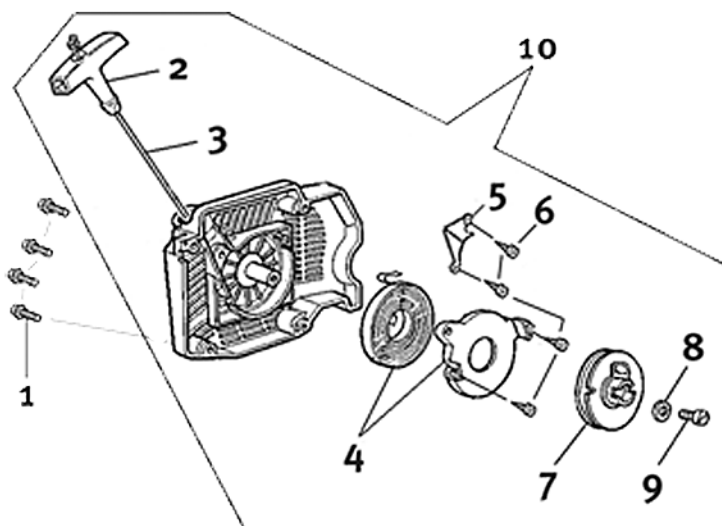

Key #	Part No.	Description	MSRP
A01	73866	Screw	0.60 €
A02	505514	Starter Rope Handle	3.00 €
A03	73904	Starter Rope	1.60 €
A04	73909	Starter Coil Spring & Housing	19.25 €
A05	71451	Starter Case Plate	1.15 €
A06	73910	Screw	0.60 €
A07	73913	Starter Rope Pulley	13.75 €
A08	73905	Starter Pulley Washer	0.60 €
A09	73907	Starter Pulley Screw	0.60 €
A10	71415	Starter Cover Assembly	87.00 €