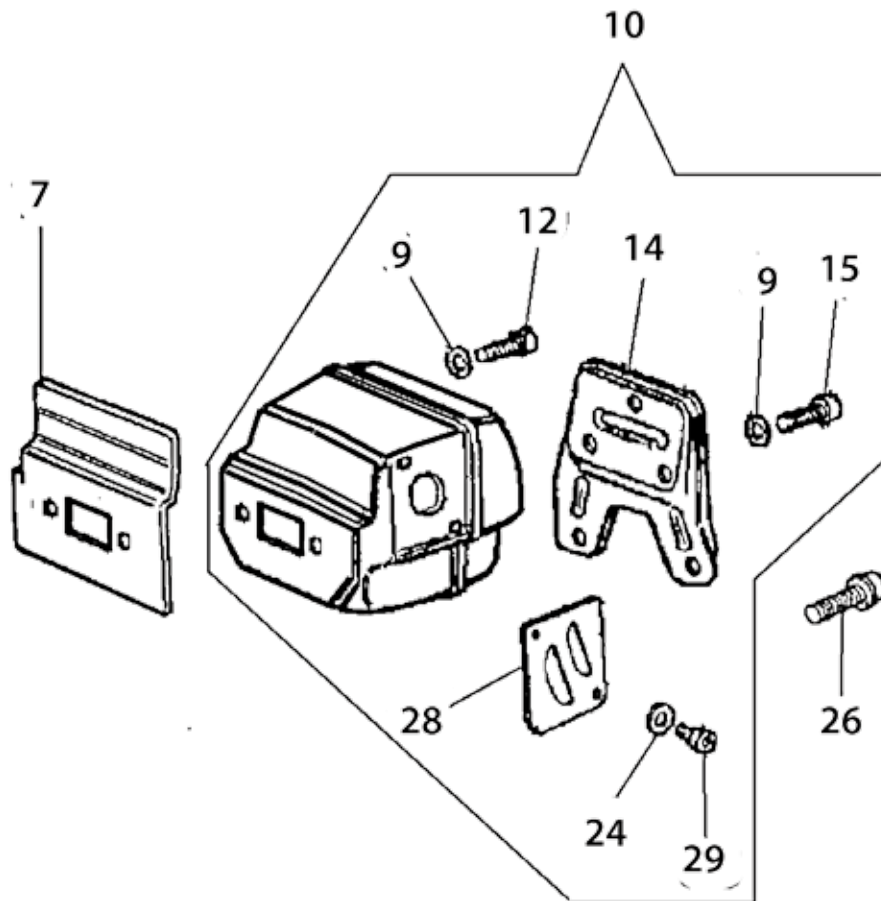

Old Assembly

Key #	Part No.	Description	MSRP
B11	73908	Flywheel Shroud	4.75 €
B12	73891	Nut	0.90 €
B13	73911	Washer	0.60 €
B14	73912	Washer	0.60 €
B16	73922	Starter Pawl Assembly	10.00 €

Key #	Part No.	Description	MSRP
C17	73239	Ignition Toggle Switch Nut	1.70 €
C18	73238	Ignition Toggle Plate On/Off	1.70 €
C19	73237	Ignition Toggle Switch\	10.00 €
C20	73919	Ignition Toggle Cable	4.50 €
C21	73914	Screw	0.75 €
C22	73285	Washer	0.60 €
C23	73890	Washer	0.60 €
C24	73241	Spark Plug Boot with Spring	11.00 €
C25	73917	Spark Plug Spring	2.25 €
C26	73920	Ignition Coil with Spark Plug Lead & Primary	111.00 €
C27	71449	Toggle Switch Connecting Plate	1.70 €

Key #	Part No.	Description	MSRP
D01	545870	Intake Manifold Clamp	9.50 €
D02	73868	Intake Manifold	12.00 €
D03	73869	Wrist Pin Needle Bearing	16.00 €
D04	71413	Complete Piston/Cylinder Assembly	262.00 €
D05	71412	Cylinder Base Gasket Assembly	9.75 €
D06	73199	Spark Plug	3.50 €
D11	73874	Cylinder Bolt	0.85 €
D13	73898	Carburetor Pulse Tube	2.25 €
D16	517324	Carburetor, Walbro WJ-104	119.00 €
D17	73901	Intake Manifold Flange Screw	0.60 €
D19	73895	Carburetor Support Bracket	13.00 €
D20	71642	Decompression Valve	24.00 €
D21	73947	Intake Manifold Flange	16.00 €
D22	71735	Intake Manifold	10.00 €
D23	73888	Carburetor Spring	0.85 €
D24	73897	Washer	0.60 €
D25	505469	Screw & Washer	0.85 €
D26	73866	Screw	0.60 €
D27	517547	Screw Guide	3.00 €