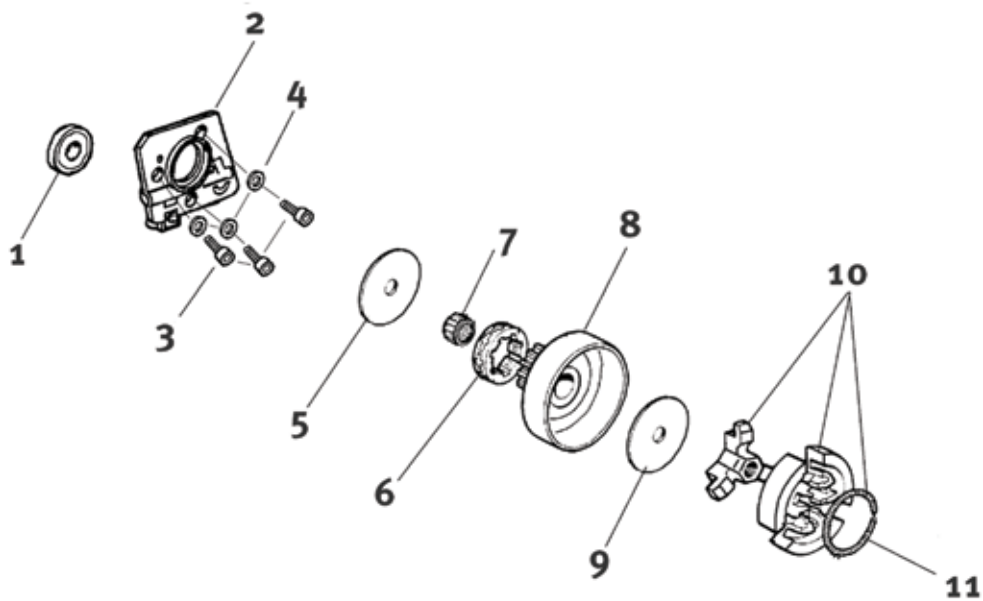

Key #	Part No.	Description	MSRP
G01	73931	Outer Crankcase Seal, Clutch Side	6.50 €
G02	73949	Outer Crankcase Seal Body	28.00 €
G03	73940	Bolt	0.85 €
G04	73285	Washer	0.60 €
G05	73945	Clutch Spacer Washer	4.00 €
G06	70949	8T Rim Sprocket Kit	18.00 €
G07	73939	Clutch Needle Bearing	10.00 €
G08	71520	Clutch Drum Assy	46.00 €
G09	73941	Clutch Spacer Washer, Inside	3.50 €
G10	71419	Clutch Assembly	33.00 €
G11	73943	Clutch Spring	5.50 €