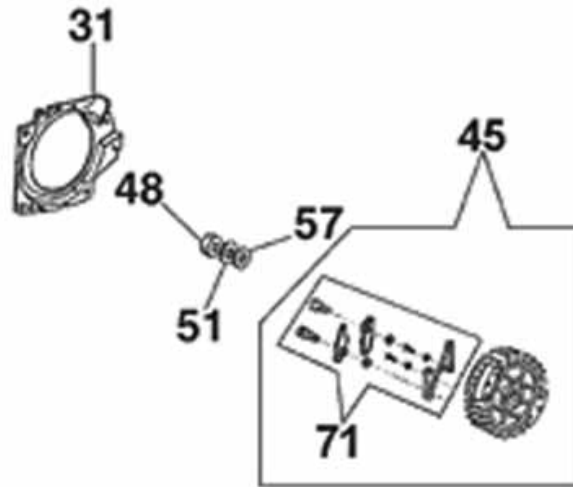

New Assembly

Key #	Part No.	Description	MSRP
B31	73908	Flywheel Shroud	4.75 €
B45	509207	Flywheel Assembly	100.00 €
B48	73891	Nut	0.90 €
B51	73911	Washer	0.60 €
B57	73912	Washer	0.60 €
B71	509163	Starter Pawl Assembly	24.00 €