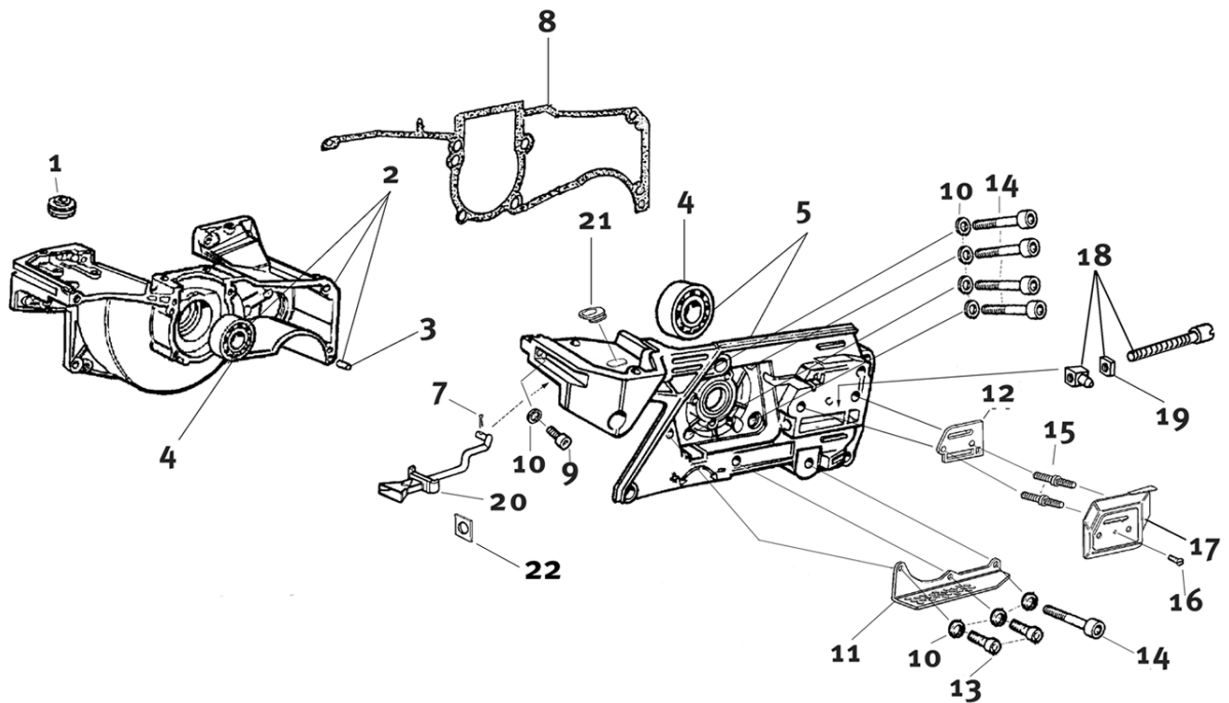

Key #	Part No.	Description	MSRP
H01	73390	Fuel Line Grommet, Crankcase	1.50 €
H02	71736	Crankcase Assembly, Left Half	118.00 €
H03	73281	Crankcase Dowel Pin	0.60 €
H04	73209	Crankshaft Bearing	14.75 €
H05	71747	Crankcase Assembly, Right Half	187.00 €
H07	73927	Choke Lever Split Pin	0.60 €
H08	73934	Crankcase Gasket	12.00 €
H09	73930	Crankcase Bolt	0.90 €
H10	73897	Washer	0.60 €
H11	73950	Bottom Cover	15.00 €
H12	71740	Bar Mount Pad Spacer	33.00 €
H13	73397	Cover Guard Mounting Bolt	0.55 €
H14	73379	Screw	0.60 €
H15	73933	Bar Mounting Stud	4.00 €
H16	73284	Screw	0.60 €
H17	71738	Bar Mount Pad Cover Plate	16.00 €
H18	73935	Premium Tensioner Kit	11.00 €
H19	73936	Tensioner Screw Retainer	8.00 €
H20	73928	Choke Lever	2.50 €
H21	71741	Crankcase Grommet, Right Side	1.80 €
H22	73955	Choke Lever Bushing	1.25 €