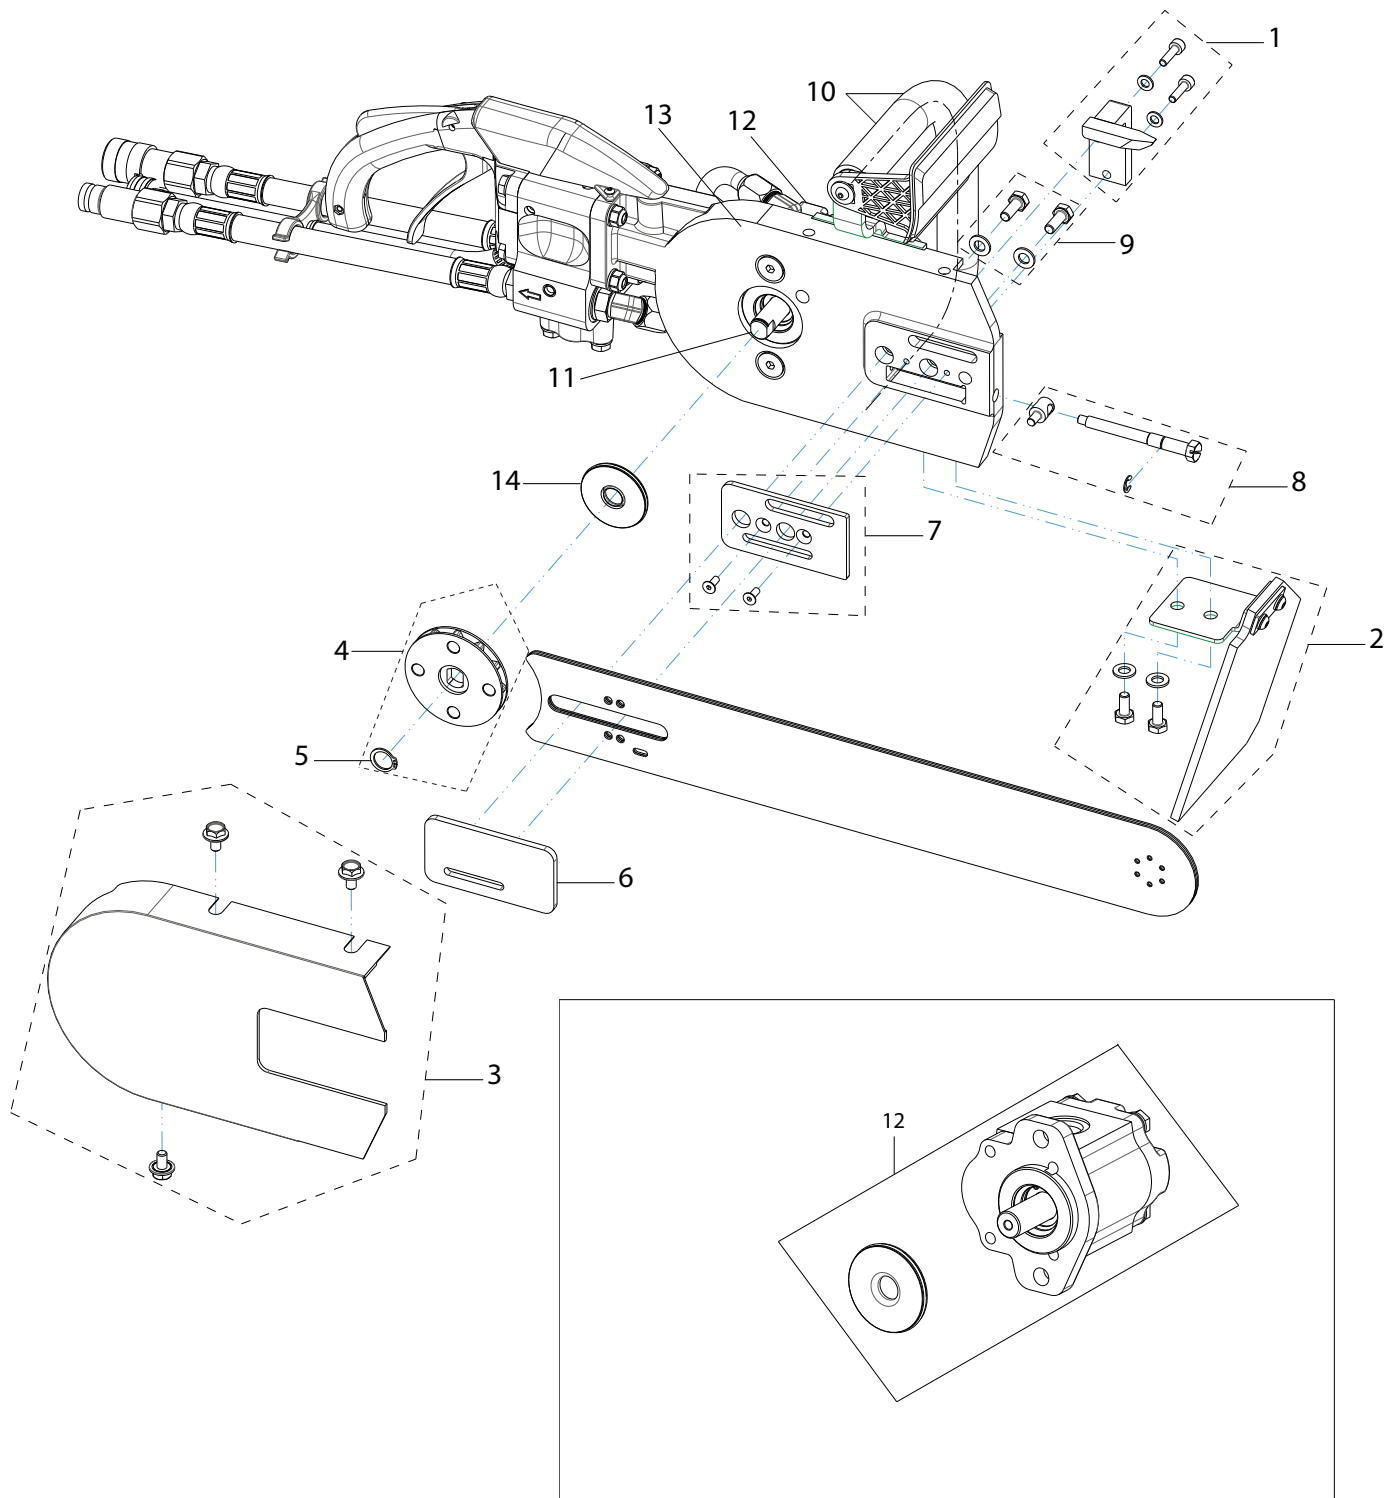

Key #	Part No.	Description	MSRP
1	524673	880F4-FL, 853PRO-FL WallWalker Spike Kit	189.00 €
2	524652	880F4-FL, 853PRO-FL Guard Flap Assembly Kit	50.00 €
3	532515	880F4-FL Side Cover Kit	270.00 €
4	549761	880F4-FL Sprocket (includes Snap ring)	75.00 €
5	549796	880F4-FL Snap ring	11.75 €
6	524657	880F4-FL, 853PRO-FL Bar Clamp Plate Kit, includes Key #9	42.00 €
7	523945	880F4-FL, 853PRO-FL Spacer Plate Kit	248.00 €
8	523946	880F4-FL, 853PRO-FL Tensioner Kit	45.00 €
9	524658	880F4-FL, 853PRO-FL Bar Clamp Bolt Kit	12.00 €
10	523947	880F4-FL, 853PRO-FL Front Handle Kit	236.00 €
11	549762	880F4-FL Shaft Kit w/ Motor Seals 8 gpm (30 lpm), includes Key #14	430.00 €
11	549764	880F4-FL Shaft Kit w/ Motor Seals 12 gpm (45 lpm), includes Key #14	430.00 €
12	549763	880F4-FL Replacement Motor Kit 8 gpm (30 lpm), includes Key #14	483.00 €
12	549793	880F4-FL Replacement Motor Kit 12 gpm (45 lpm), includes Key #14	483.00 €
13	532512	880F4-FL Mainframe Replacement Kit	276.00 €
14	528563	External Shaft Seal	49.00 €
		* All other replacement parts are the same as 880F4	
		**Replacement parts for Trigger are listed on page 2