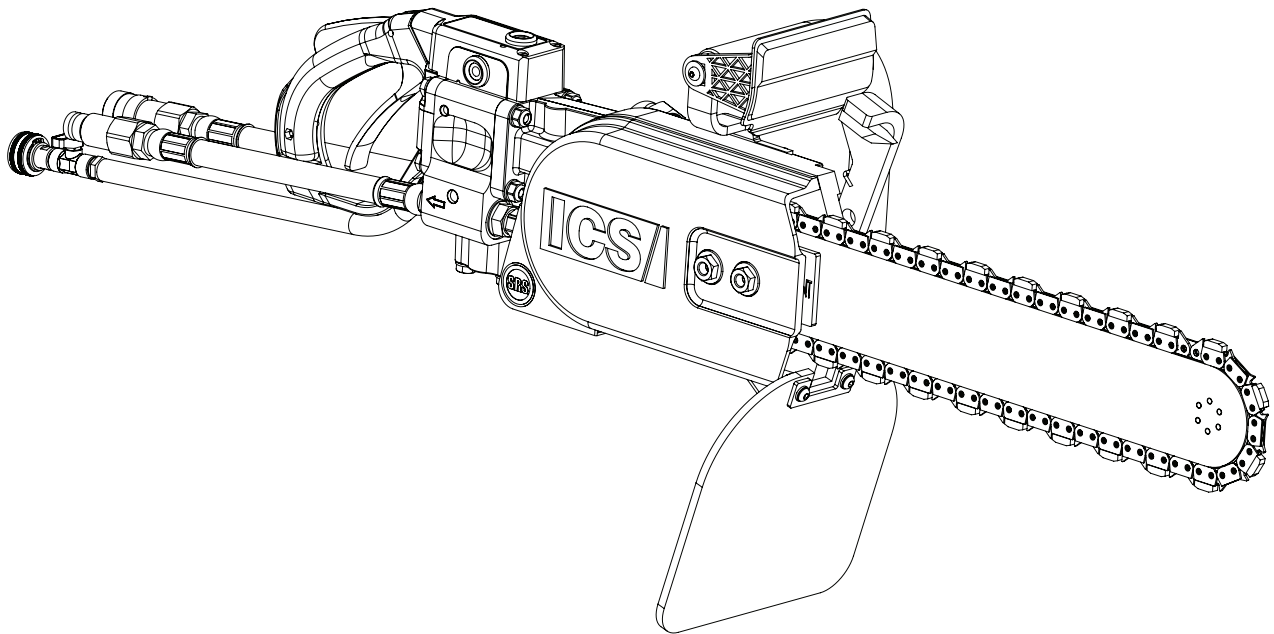

Diamond Tools and Equipment
for Construction and Infrastructure

Replacement Parts & Accessories Price List

890 Series Hydraulic Concrete Saw

Effective January 1, 2014

TABLE OF CONTENTS

890 Series Hydraulic Concrete Saw

ITEM DESCRIPTION	PAGE
890 Series Hydraulic Saw Service Parts & Kits	2
890 Series Hydraulic Saw Assembly	3 - 4

SERVICE PARTS & KITS

890 Series Hydraulic Concrete Saw

Part No.	Description	MSRP
70619	890 Series Tensioning Screws, Hydraulic Saws	11.75 €
71526	890 Series Hydraulic Valve Spool Kit	70.00 €
72296	890 Series Hydraulic Valve Seal Kit	23.00 €
72347	890 Series Hydraulic Trigger Lock-Out Spring & Pin Kit	18.00 €
506026	890 Series Hydraulic Trigger & Lock-Out Kit	33.00 €
507407	890 Series Hydraulic Front Handle Fastener Kit	27.00 €
518869	890 Series Hydraulic Water Valve Kit, includes clip, plunger, spring, ball & water bridge spindle	86.00 €
564961	890 Series Motor Conversion Kit 8 gpm (30 lpm) - includes drive sprocket/motor bolts	625.00 €
564960	890 Series Motor Conversion Kit 12 gpm (45 lpm) - includes drive sprocket/motor bolts	625.00 €
528594	890 Series Motor Seal Kit	107.00 €
564923	890 Series Shaft Conversion/Replacement Kit 8 gpm (30 lpm)	225.00 €
564924	890 Series Shaft Conversion/Replacement Kit 12 gpm (45 lpm)	225.00 €
540291	890 Series Side Cover Gasket	13.00 €
72342	890 Series Hydraulic Motor Bolt Kit	17.00 €
540290	890 Series Hydraulic End Cap Set	13.00 €
72344	890 Series Valve Bolt Kit	19.00 €
530046	890 Series FORCE4™ Bar Nose Sprocket Repair Kit	28.00 €
566059	890 Series Water Shut-off Valve Kit	45.00 €