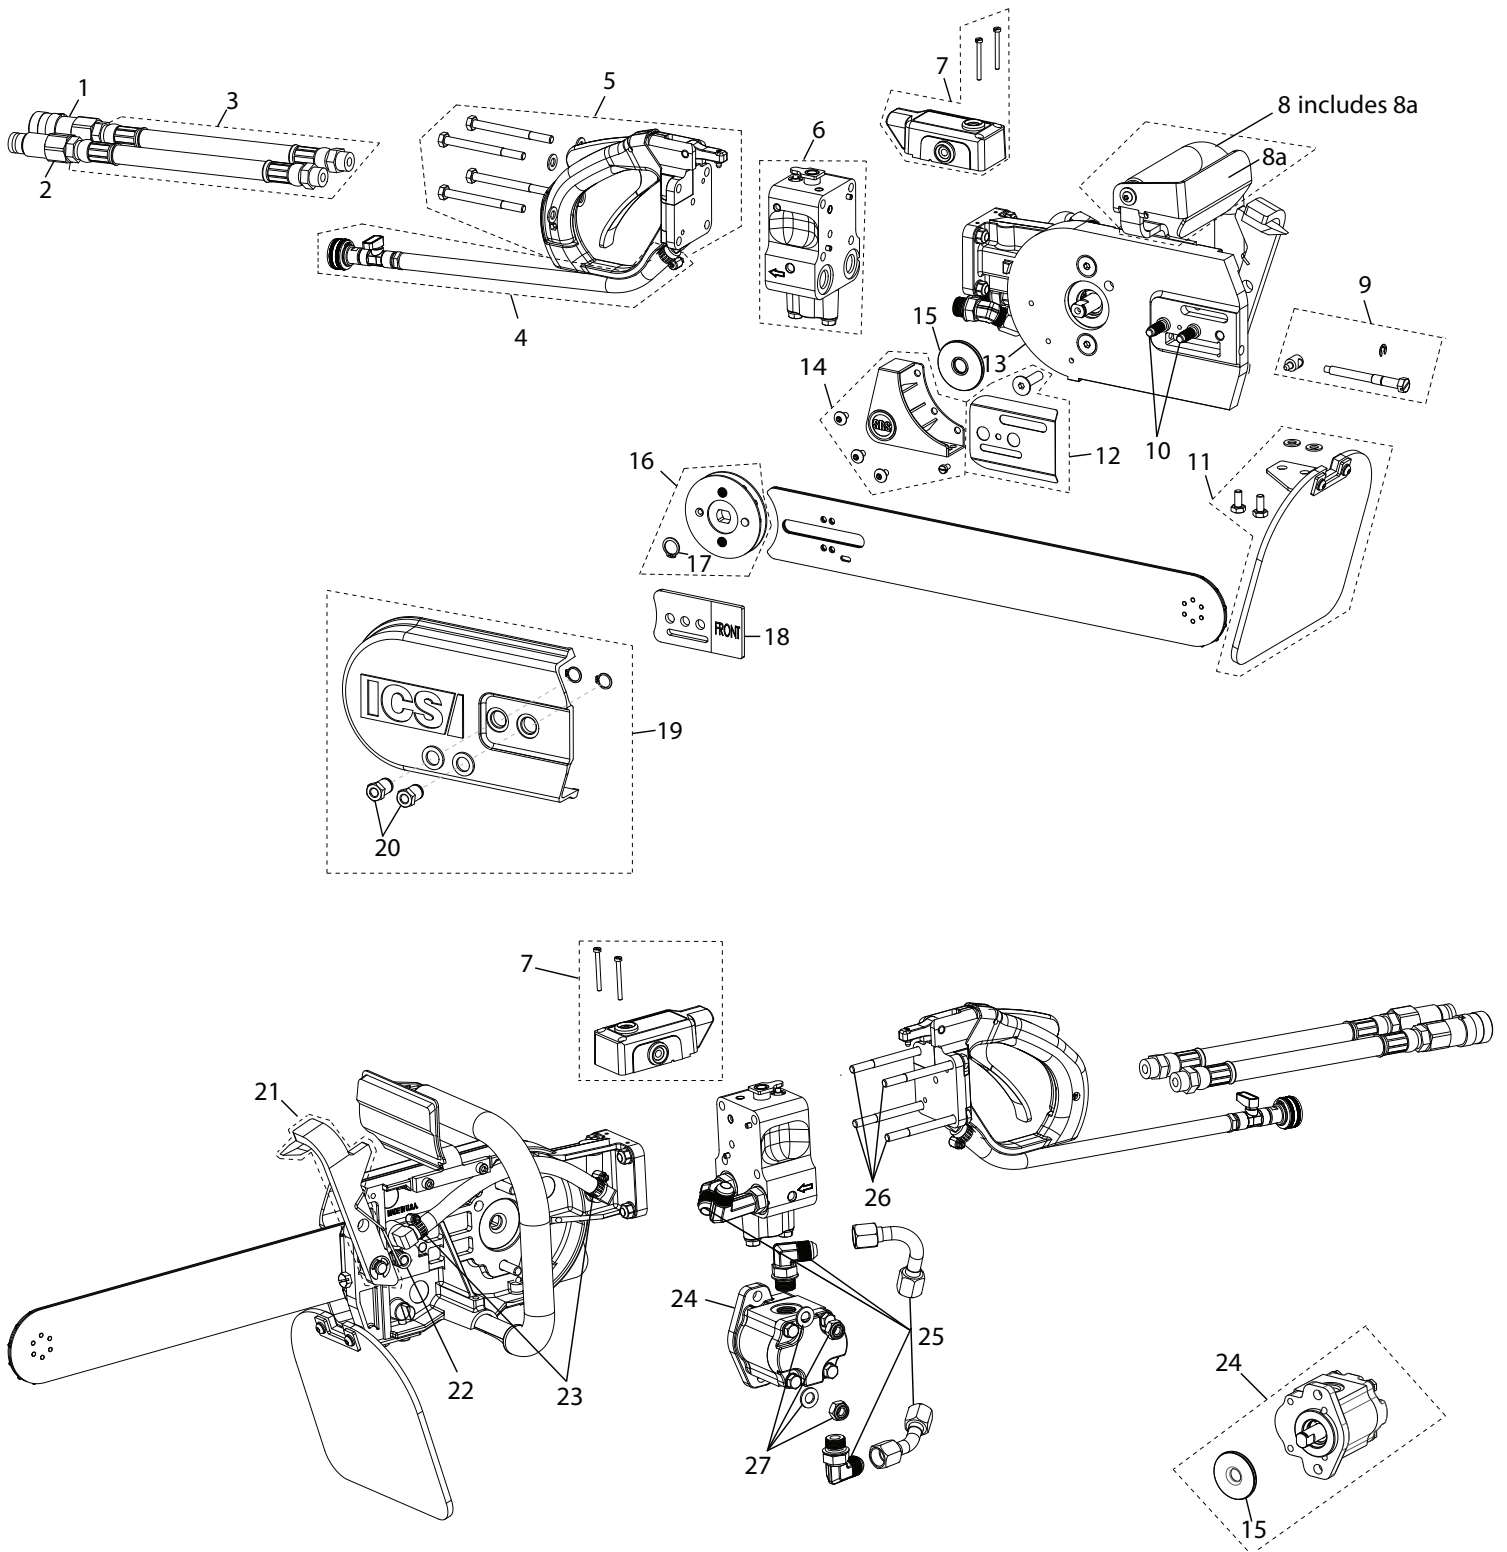

Diamond Tools and Equipment
for Construction and Infrastructure

Replacement Parts & Accessories Price List

890 Series Hydraulic Concrete Saw

Effective January 1, 2014

TABLE OF CONTENTS

890 Series Hydraulic Concrete Saw

ITEM DESCRIPTION	PAGE
890 Series Hydraulic Saw Service Parts & Kits	2
890 Series Hydraulic Saw Assembly	3 - 4

SERVICE PARTS & KITS

890 Series Hydraulic Concrete Saw

Part No.	Description	MSRP
70619	890 Series Tensioning Screws, Hydraulic Saws	11.75 €
71526	890 Series Hydraulic Valve Spool Kit	70.00 €
72296	890 Series Hydraulic Valve Seal Kit	23.00 €
72347	890 Series Hydraulic Trigger Lock-Out Spring & Pin Kit	18.00 €
506026	890 Series Hydraulic Trigger & Lock-Out Kit	33.00 €
507407	890 Series Hydraulic Front Handle Fastener Kit	27.00 €
518869	890 Series Hydraulic Water Valve Kit, includes clip, plunger, spring, ball & water bridge spindle	86.00 €
564961	890 Series Motor Conversion Kit 8 gpm (30 lpm) - includes drive sprocket/motor bolts	625.00 €
564960	890 Series Motor Conversion Kit 12 gpm (45 lpm) - includes drive sprocket/motor bolts	625.00 €
528594	890 Series Motor Seal Kit	107.00 €
564923	890 Series Shaft Conversion/Replacement Kit 8 gpm (30 lpm)	225.00 €
564924	890 Series Shaft Conversion/Replacement Kit 12 gpm (45 lpm)	225.00 €
540291	890 Series Side Cover Gasket	13.00 €
72342	890 Series Hydraulic Motor Bolt Kit	17.00 €
540290	890 Series Hydraulic End Cap Set	13.00 €
72344	890 Series Valve Bolt Kit	19.00 €
530046	890 Series FORCE4™ Bar Nose Sprocket Repair Kit	28.00 €
566059	890 Series Water Shut-off Valve Kit	45.00 €